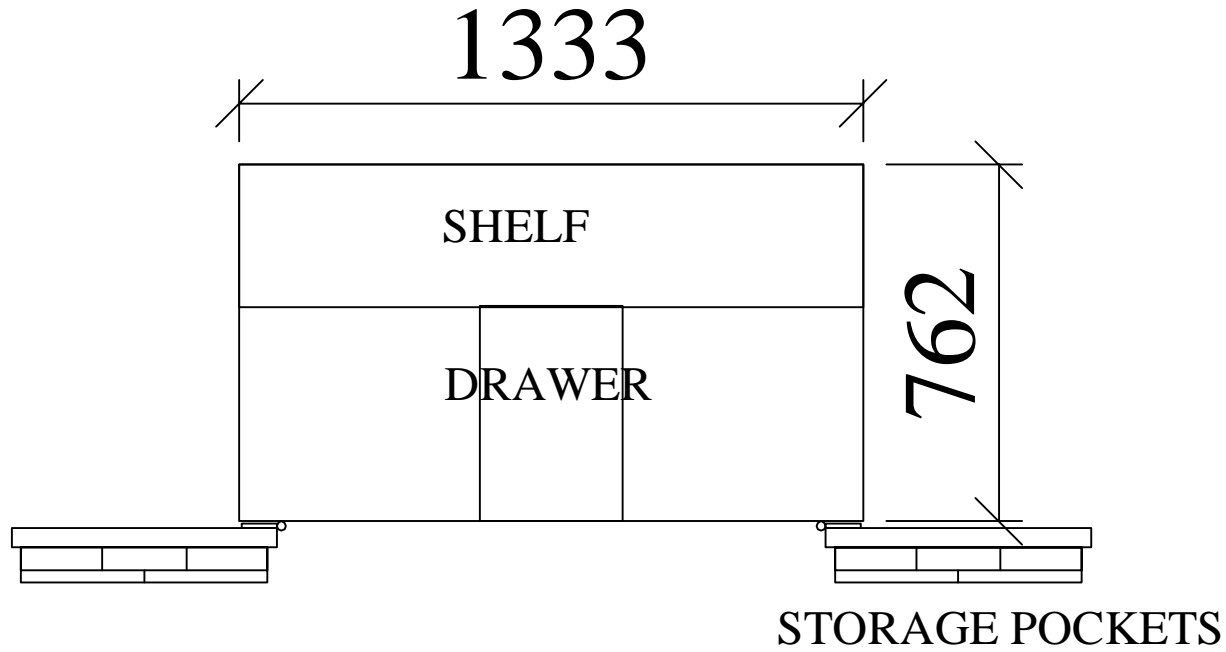

HIGHLY
SECURE
VANDAL RESISTANT

DO NOT SCALE REMOVE ALL BURRS AND SHARP EDGES	 THIRD ANGLE PROJECTION	REV No DATE BY CUSTOMER	CLEVELAND SITESAFE LIMITED <small>RIVERSIDE WORKS CLEVELAND T33 8AT 01642 244663</small>	DRAWN JWH SCALE	DESCRIPTION WORK BENCH AS BROCHURE
		REV 1		DATE	DRG No JHWEBWB
		REV 2		DATE	
		REV 3		DATE	
REV 4	DATE				