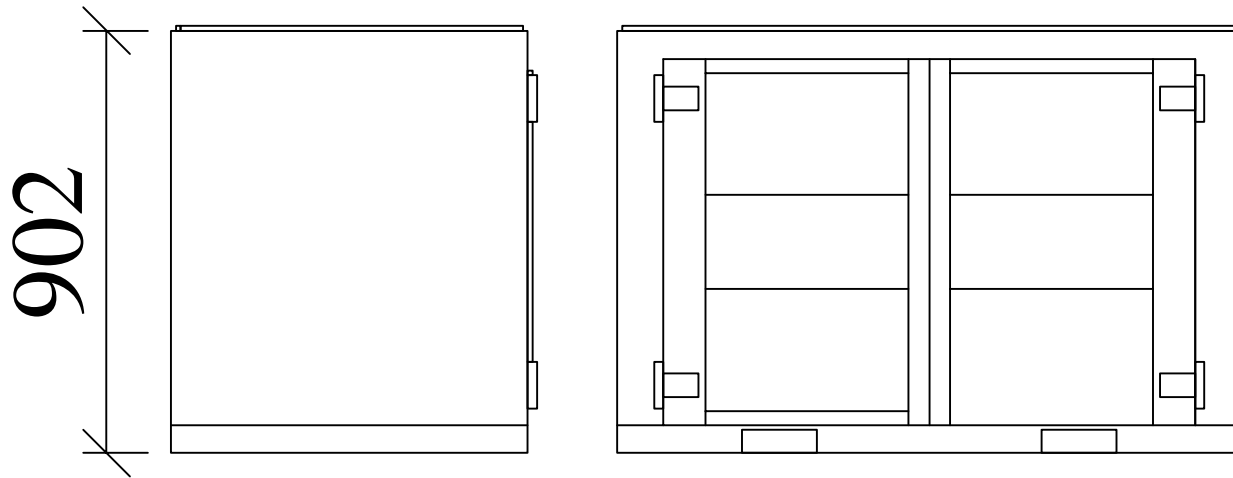

HIGHLY
SECURE
VANDAL RESISTANT

DO NOT SCALE REMOVE ALL BURRS AND SHARP EDGES	 THIRD ANGLE PROJECTION	REV No DATE BY CUSTOMER	CLEVELAND SITESAFE LIMITED <small>RIVERSIDE WORKS CLEVELAND T33 8AT 01642 244663</small>	DRAWN JWH SCALE	DESCRIPTION WORK BENCH AS BROCHURE
		REV 1		DATE	DRG No JHWEBWB
		REV 2		DATE	
		REV 3		DATE	
REV 4	DATE				