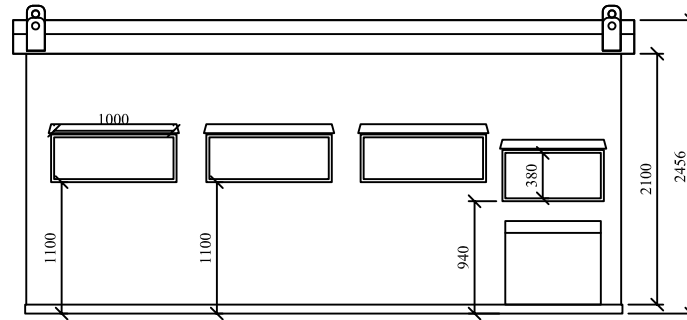

HIGHLY
SECURE
VANDAL RESISTANT

LIFTING
LUGS

SIDE ELEVATION

FRONT ELEVATION

SECTION

LIFTING
LUGS

SIDE ELEVATION

REAR ELEVATION

DO NOT SCALE

REMOVE ALL
BURRS AND
SHARP EDGES

REV No	DATE	BY	CUSTOMER
REV 1			
REV 2			
REV 3			
REV 4			

CLEVELAND
SITESAFE
LIMITED

RIVERSIDE WORKS
CLEVELAND
T53 RAT
01642 244663

DRAWN JWH	DESCRIPTION
SCALE	MONO PITCH BIRD HIDE 5/25
DATE 15/08/2011	DRG No WEBBIRDHIDE01