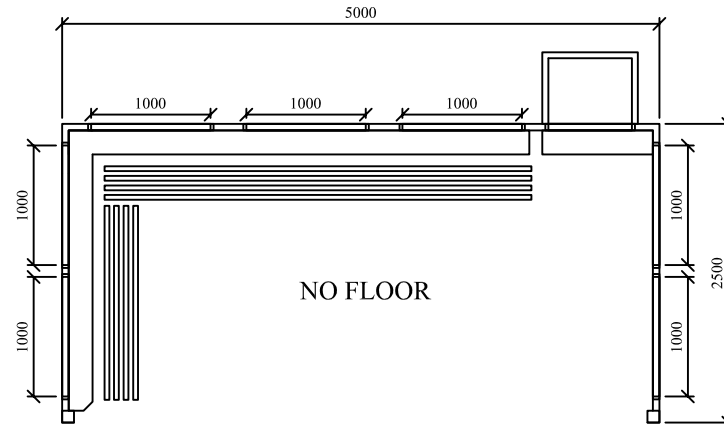

HIGHLY
SECURE
VANDAL RESISTANT

LIFTING
LUGS

SIDE ELEVATION

FRONT ELEVATION

SECTION

LIFTING
LUGS

SIDE ELEVATION

REAR ELEVATION

DO NOT SCALE

REMOVE ALL
BURRS AND
SHARP EDGES

REV No	DATE	BY	CUSTOMER
REV 1			
REV 2			
REV 3			
REV 4			

CLEVELAND
SITESAFE
LIMITED

RIVERSIDE WORKS
CLEVELAND
T53 RAT
01642 244663

DRAWN JWH	DESCRIPTION
SCALE	MONO PITCH BIRD HIDE 5/25
DATE 15/08/2011	DRG No WEBBIRDHIDE01