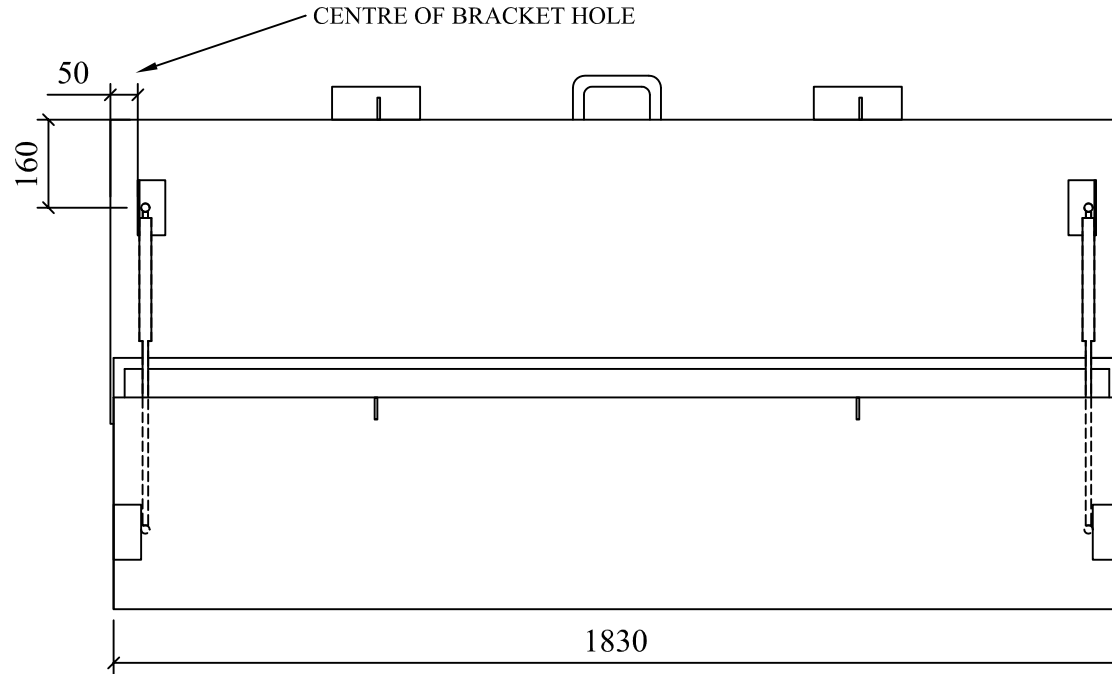

PAINTED BS/RAL COLOUR  
OF YOUR CHOICE

TRUCK BOX WITH LID CLOSED

TRUCK BOX SIDE ELEVATION

TRUCK BOX WITH LID OPEN

DO NOT SCALE REMOVE ALL BURRS AND SHARP EDGES	 THIRD ANGLE PROJECTION	REV No	DATE		BY	CUSTOMER	<b>CLEVELAND SITESAFE LIMITED</b>  <small>RIVERSIDE WORKS CLEVELAND T'S3 R&amp;T 01642 244663</small>	DRAWN	DESCRIPTION <b>STANDARD TRUCK BOX 6</b> - SIZE CAN BE ALTERED TO SUIT INDIVIDUAL REQUIREMENTS  DRG No WEBTRUCKBOX6
		REV 1						SCALE	
		REV 2						DATE	
		REV 3						23/12/2009	
		REV 4							