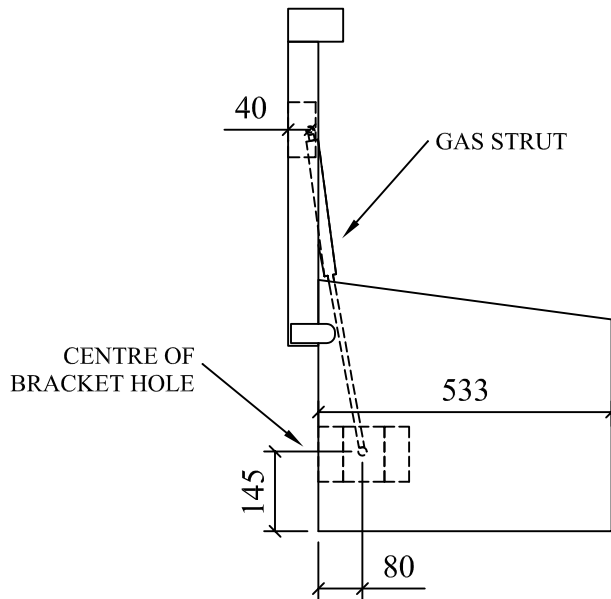

PAINTED BS/RAL COLOUR  
OF YOUR CHOICE

TRUCK BOX WITH LID CLOSED

TRUCK BOX SIDE ELEVATION

TRUCK BOX WITH LID OPEN

DO NOT SCALE REMOVE ALL BURRS AND SHARP EDGES	 THIRD ANGLE PROJECTION	REV No	DATE		BY	CUSTOMER	<b>CLEVELAND SITESAFE LIMITED</b>  <small>RIVERSIDE WORKS CLEVELAND T'S3 R&amp;T 01642 244663</small>	DRAWN	DESCRIPTION <b>STANDARD TRUCK BOX 6</b> - SIZE CAN BE ALTERED TO SUIT INDIVIDUAL REQUIREMENTS  DRG No WEBTRUCKBOX6
		REV 1						SCALE	
		REV 2						DATE	
		REV 3						23/12/2009	
		REV 4							