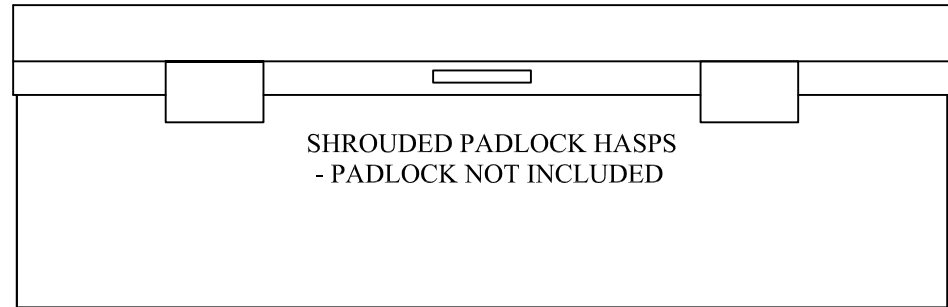

PAINTED BS/RAL COLOUR
OF YOUR CHOICE

TRUCK BOX WITH LID CLOSED

TRUCK BOX SIDE ELEVATION

TRUCK BOX WITH LID OPEN

DO NOT SCALE REMOVE ALL BURRS AND SHARP EDGES	 THIRD ANGLE PROJECTION	REV No	DATE	BY	CUSTOMER	CLEVELAND SITESAFE LIMITED <small>RIVERSIDE WORKS CLEVELAND TS3 RAT 01642 244663</small>	DRAWN	DESCRIPTION STANDARD TRUCK BOX 5 - SIZE CAN BE ALTERED TO SUIT INDIVIDUAL REQUIREMENTS DRG No WEBTRUCKBOX5
		REV 1					SCALE	
		REV 2					DATE	
		REV 3						
		REV 4					23/12/2009	