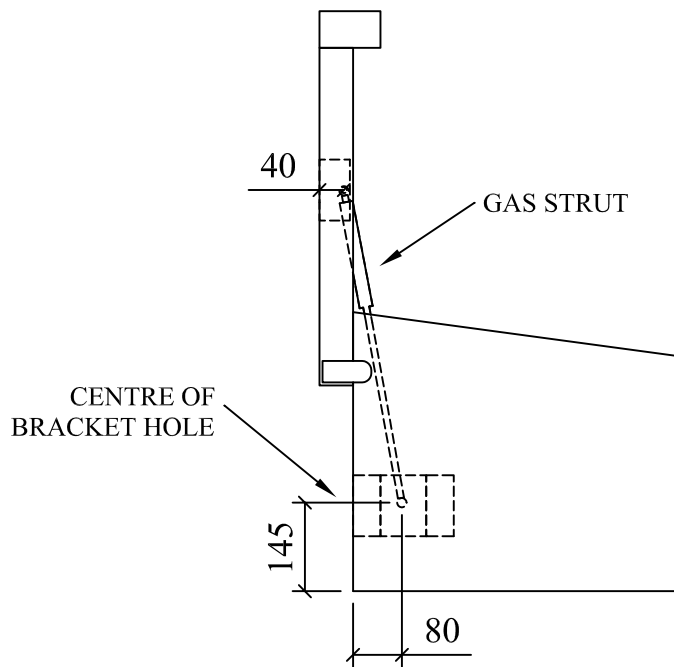

PAINTED BS/RAL COLOUR
OF YOUR CHOICE

TRUCK BOX WITH LID CLOSED

TRUCK BOX SIDE ELEVATION

TRUCK BOX WITH LID OPEN

DO NOT SCALE REMOVE ALL BURRS AND SHARP EDGES	 THIRD ANGLE PROJECTION	REV No	DATE	BY	CUSTOMER	CLEVELAND SITESAFE LIMITED <small>RIVERSIDE WORKS CLEVELAND TS3 RAT 01642 244663</small>	DRAWN	DESCRIPTION STANDARD TRUCK BOX 5 - SIZE CAN BE ALTERED TO SUIT INDIVIDUAL REQUIREMENTS DRG No WEBTRUCKBOX5
		REV 1					SCALE	
		REV 2					DATE	
		REV 3						
		REV 4					23/12/2009	