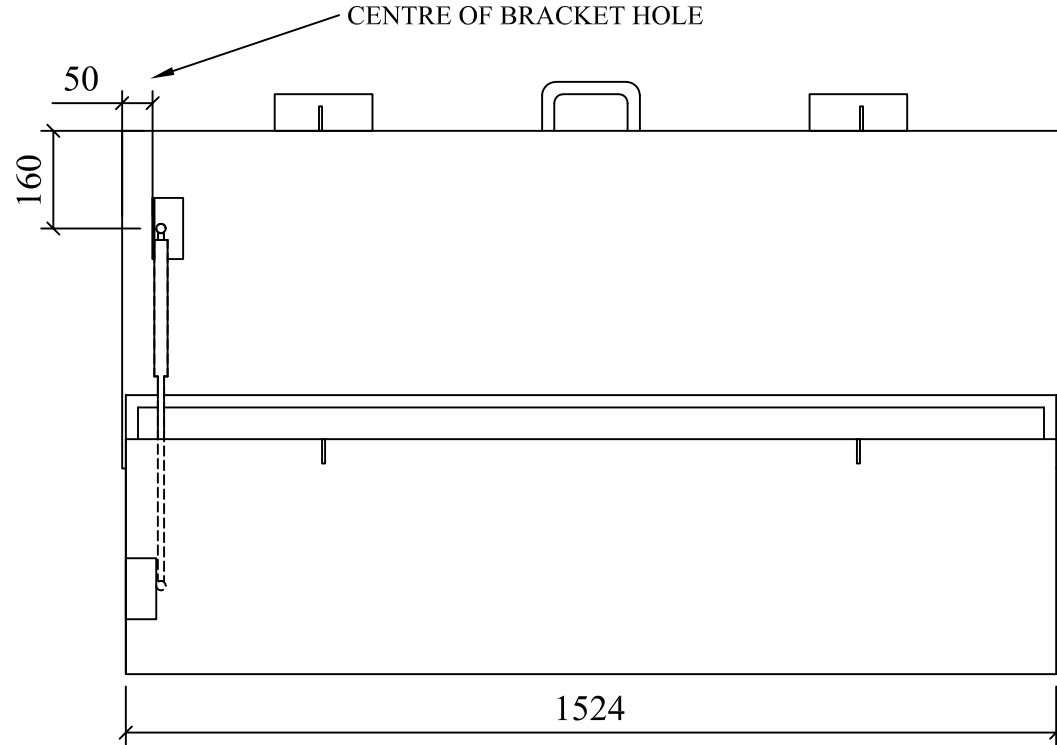

PAINTED BS/RAL COLOUR
OF YOUR CHOICE

TRUCK BOX WITH LID CLOSED

TRUCK BOX SIDE ELEVATION

TRUCK BOX WITH LID OPEN

DO NOT SCALE REMOVE ALL BURRS AND SHARP EDGES	 THIRD ANGLE PROJECTION	REV No	DATE	BY	CUSTOMER	CLEVELAND SITESAFE LIMITED <small>RIVERSIDE WORKS CLEVELAND TS3 RAT 01642 244663</small>	DRAWN	DESCRIPTION STANDARD TRUCK BOX 5 - SIZE CAN BE ALTERED TO SUIT INDIVIDUAL REQUIREMENTS DRG No WEBTRUCKBOX5
		REV 1					SCALE	
		REV 2					DATE	
		REV 3						
		REV 4					23/12/2009	