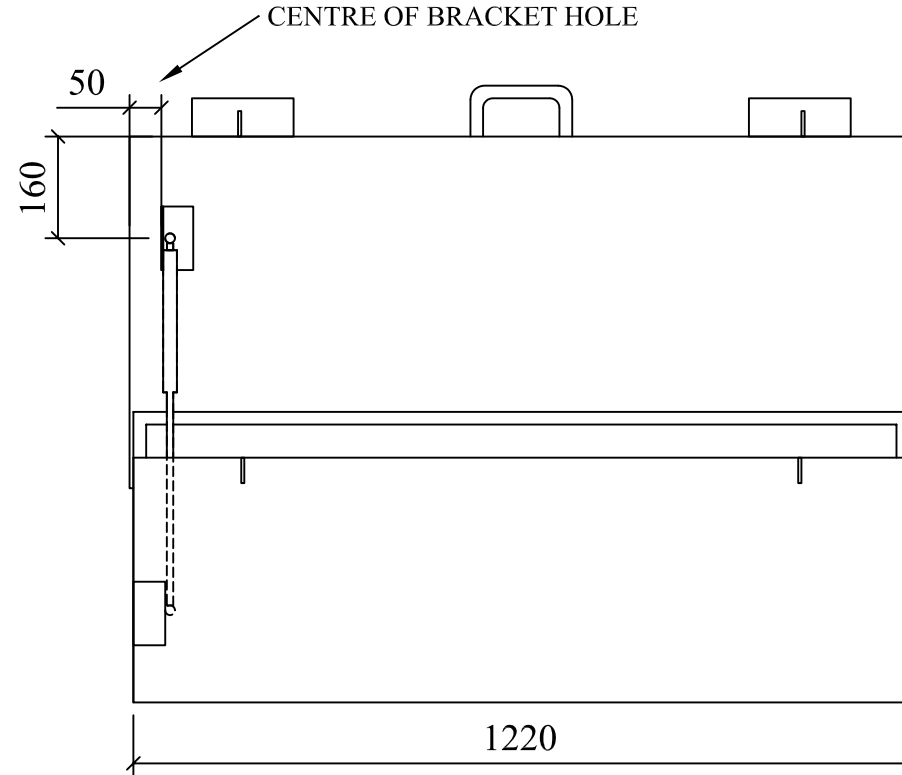

PAINTED BS/RAL COLOUR  
OF YOUR CHOICE

TRUCK BOX WITH LID CLOSED

TRUCK BOX WITH LID OPEN

TRUCK BOX SIDE ELEVATION

DO NOT SCALE

REMOVE ALL  
BURRS AND  
SHARP EDGES

THIRD ANGLE  
PROJECTION

REV No	DATE	BY	CUSTOMER
REV 1			
REV 2			
REV 3			
REV 4			

CLEVELAND  
SITESAFE  
LIMITED

RIVERSIDE WORKS  
CLEVELAND  
TS3 RAT  
01642 244663

DRAWN  
JWH  
SCALE  
DATE  
23/12/2009

DESCRIPTION  
STANDARD TRUCK BOX 4  
- SIZE CAN BE ALTERED TO SUIT INDIVIDUAL REQUIREMENTS  
DRG No WEBTRUCKBOX4