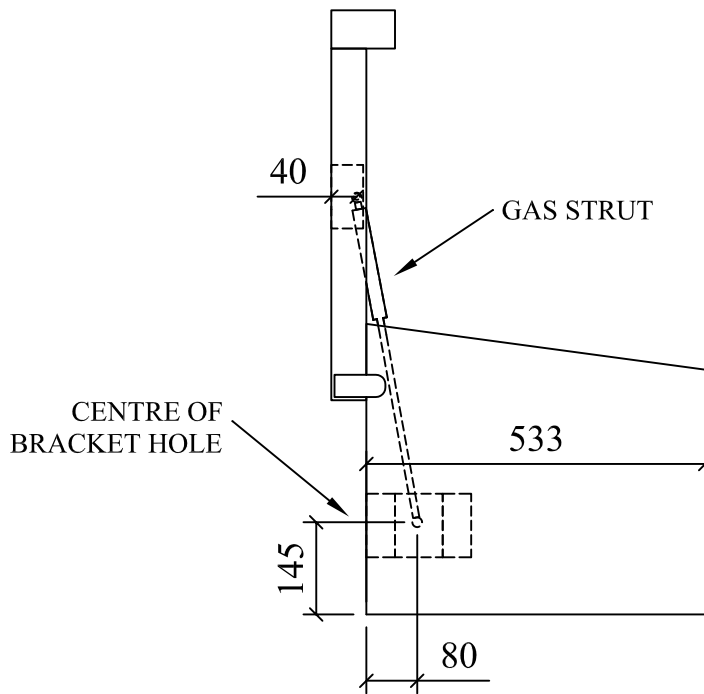

PAINTED BS/RAL COLOUR  
OF YOUR CHOICE

TRUCK BOX WITH LID CLOSED

TRUCK BOX WITH LID OPEN

TRUCK BOX SIDE ELEVATION

DO NOT SCALE

REMOVE ALL  
BURRS AND  
SHARP EDGES

THIRD ANGLE  
PROJECTION

REV No	DATE	BY	CUSTOMER
REV 1			
REV 2			
REV 3			
REV 4			

CLEVELAND  
SITESAFE  
LIMITED

RIVERSIDE WORKS  
CLEVELAND  
TS3 RAT  
01642 244663

DRAWN  
JWH  
SCALE  
DATE  
23/12/2009

DESCRIPTION  
STANDARD TRUCK BOX 4  
- SIZE CAN BE ALTERED TO SUIT INDIVIDUAL REQUIREMENTS  
DRG No WEBTRUCKBOX4