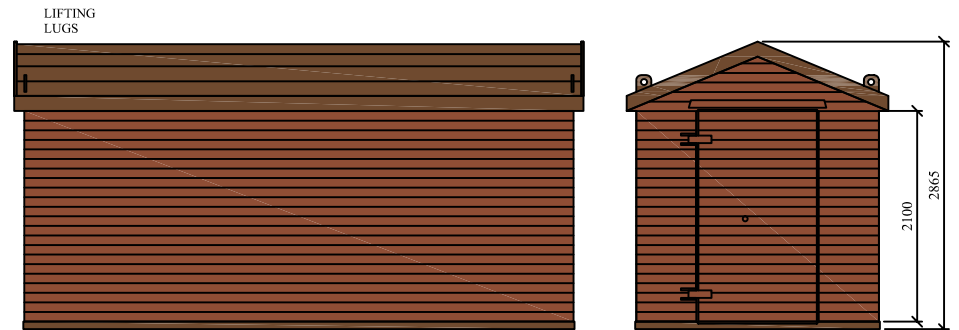

HIGHLY
SECURE
VANDAL RESISTANT

SITESAFE SINGLE END DOOR
OTHER OPTIONS INCLUDE:

- DOUBLE DOORS 1830mm WIDE
- DOUBLE DOORS 1981mm WIDE
- DOUBLE DOORS 2132mm WIDE
- DOORS CAN BE POSITIONED IN THE LONG WALL

FLAT ROOF PAINTED PROFILE STEEL OUTER FINISH

APEX STEEL TILE ROOF BRICK SLIP OUTER FINISH

APEX ROOF PAINTED PROFILE STEEL OUTER FINISH

TILE EFFECT ROOF TIMBER CLAD OUTER FINISH

DO NOT SCALE

REMOVE ALL
BURRS AND
SHARP EDGES

THIRD ANGLE
PROJECTION

REV No	DATE	BY	CUSTOMER
REV 1			
REV 2			
REV 3			
REV 4			

CLEVELAND
SITESAFE
LIMITED

RIVERSIDE WORKS
CLEVELAND
TSS R&T
01642 244663

DRAWN
JWH
SCALE
DATE
07/03/2011

DESCRIPTION
TOOLS SAFE MODEL 188
DRG No WEBTSMODEL188