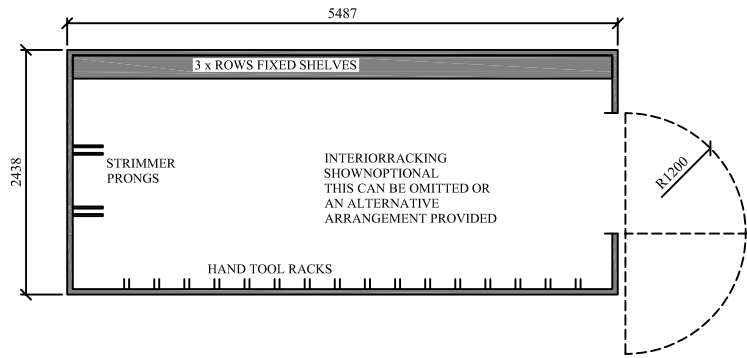

HIGHLY
SECURE
VANDAL RESISTANT

SITESAFE SINGLE END DOOR
OTHER OPTIONS INCLUDE:

- DOUBLE DOORS 1830mm WIDE
- DOUBLE DOORS 1981mm WIDE
- DOUBLE DOORS 2132mm WIDE
- DOORS CAN BE POSITIONED IN THE LONG WALL

FLAT ROOF PAINTED PROFILE STEEL OUTER FINISH

APEX STEEL TILE ROOF BRICK SLIP OUTER FINISH

APEX ROOF PAINTED PROFILE STEEL OUTER FINISH

TILE EFFECT ROOF TIMBER CLAD OUTER FINISH

DO NOT SCALE

REMOVE ALL
BURRS AND
SHARP EDGES

THIRD ANGLE
PROJECTION

REV No	DATE	BY	CUSTOMER
REV 1			
REV 2			
REV 3			
REV 4			

CLEVELAND
SITESAFE
LIMITED

RIVERSIDE WORKS
CLEVELAND
TSS R&T
01642 244663

DRAWN
JWH
SCALE
DATE
07/03/2011

DESCRIPTION
TOOLS SAFE MODEL 188
DRG No WEBTSMODEL188