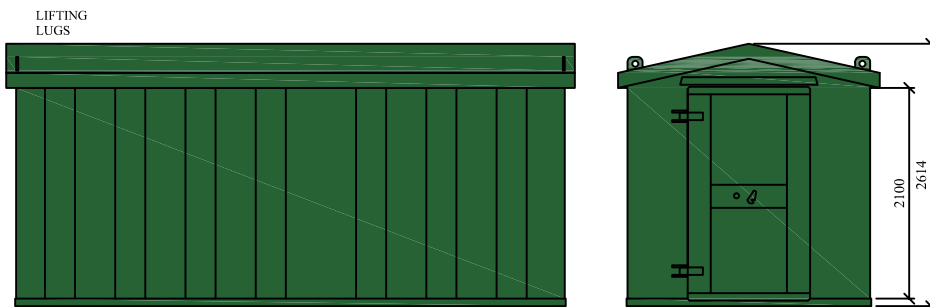

HIGHLY
SECURE
VANDAL RESISTANT

SITESAFE SINGLE END DOOR
OTHER OPTIONS INCLUDE:

- DOUBLE DOORS 1830mm WIDE
- DOUBLE DOORS 1981mm WIDE
- DOUBLE DOORS 2132mm WIDE
- DOORS CAN BE POSITIONED IN THE LONG WALL

FLAT ROOF PAINTED PROFILE STEEL OUTER FINISH

APEX STEEL TILE ROOF BRICK SLIP OUTER FINISH

APEX ROOF PAINTED PROFILE STEEL OUTER FINISH

TILE EFFECT ROOF TIMBER CLAD OUTER FINISH

DO NOT SCALE

REMOVE ALL
BURRS AND
SHARP EDGES

THIRD ANGLE
PROJECTION

REV No	DATE	BY	CUSTOMER
REV 1			
REV 2			
REV 3			
REV 4			

CLEVELAND
SITESAFE
LIMITED

RIVERSIDE WORKS
CLEVELAND
TSS R&T
01642 244663

DRAWN
JWH
SCALE
DATE
07/03/2011

DESCRIPTION
TOOLS SAFE MODEL 188
DRG No WEBTSMODEL188