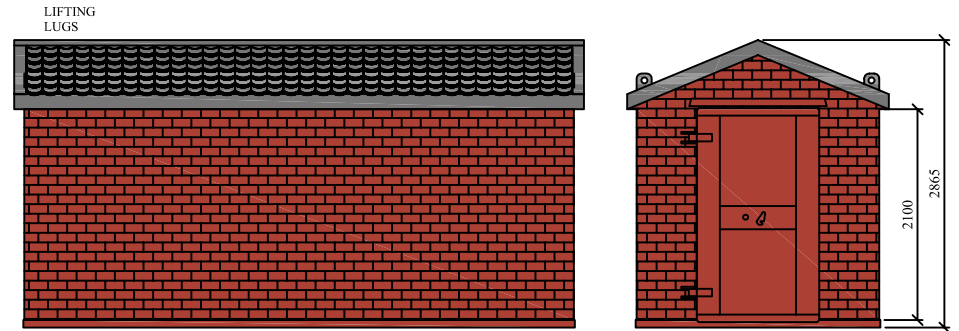

HIGHLY
SECURE
VANDAL RESISTANT

SITESAFE SINGLE END DOOR
OTHER OPTIONS INCLUDE:

- DOUBLE DOORS 1830mm WIDE
- DOUBLE DOORS 1981mm WIDE
- DOUBLE DOORS 2132mm WIDE
- DOORS CAN BE POSITIONED IN THE LONG WALL

FLAT ROOF PAINTED PROFILE STEEL OUTER FINISH

APEX STEEL TILE ROOF BRICK SLIP OUTER FINISH

APEX ROOF PAINTED PROFILE STEEL OUTER FINISH

TILE EFFECT ROOF TIMBER CLAD OUTER FINISH

DO NOT SCALE

REMOVE ALL
BURRS AND
SHARP EDGES