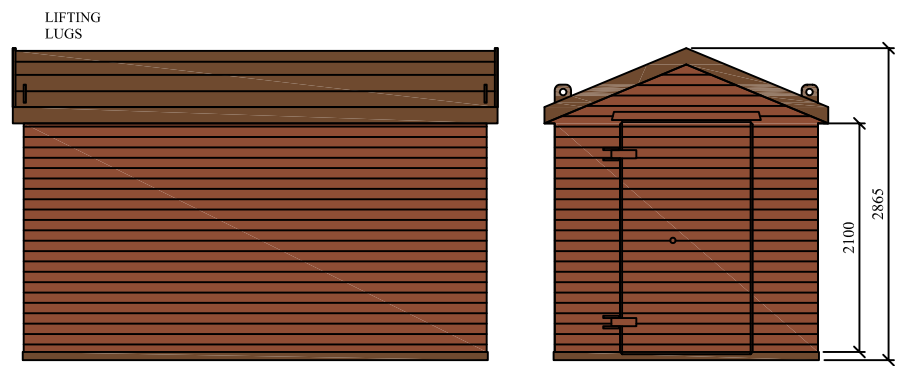

HIGHLY
SECURE
VANDAL RESISTANT

SITESAFE SINGLE END DOOR
OTHER OPTIONS INCLUDE:

- DOUBLE DOORS 1830mm WIDE
- DOUBLE DOORS 1981mm WIDE
- DOUBLE DOORS 2132mm WIDE
- DOORS CAN BE POSITIONED IN THE LONG WALL

FLAT ROOF PAINTED PROFILE STEEL OUTER FINISH

APEX STEEL TILE ROOF BRICK SLIP OUTER FINISH

APEX ROOF PAINTED PROFILE STEEL OUTER FINISH

TILE EFFECT ROOF TIMBER CLAD OUTER FINISH

DO NOT SCALE REMOVE ALL BURRS AND SHARP EDGES	 THIRD ANGLE PROJECTION	REV No	DATE	BY	CUSTOMER	 RIVERSIDE WORKS CLEVELAND TS3 RAT 01642 244663	DRAWN	DESCRIPTION	
		REV 1					JWH		TOOLS SAFE MODEL 148
		REV 2					SCALE		
		REV 3					DATE		DRG No WEBTSMODEL148
		REV 4					07/03/2011		