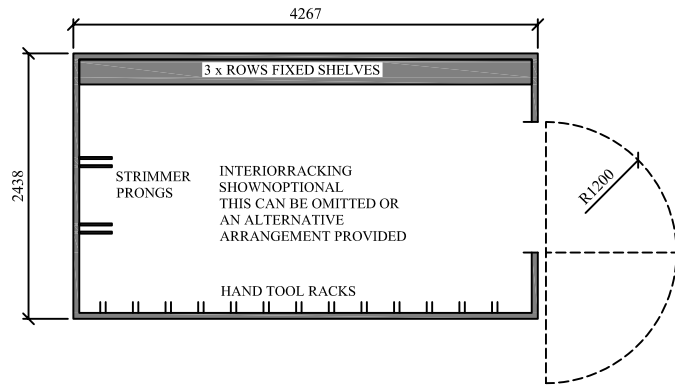

HIGHLY
SECURE
VANDAL RESISTANT

SITESAFE SINGLE END DOOR
OTHER OPTIONS INCLUDE:

- DOUBLE DOORS 1830mm WIDE
- DOUBLE DOORS 1981mm WIDE
- DOUBLE DOORS 2132mm WIDE
- DOORS CAN BE POSITIONED IN THE LONG WALL

FLAT ROOF PAINTED PROFILE STEEL OUTER FINISH

APEX STEEL TILE ROOF BRICK SLIP OUTER FINISH

APEX ROOF PAINTED PROFILE STEEL OUTER FINISH

TILE EFFECT ROOF TIMBER CLAD OUTER FINISH

DO NOT SCALE REMOVE ALL BURRS AND SHARP EDGES	 THIRD ANGLE PROJECTION	REV No	DATE	BY	CUSTOMER	 RIVERSIDE WORKS CLEVELAND TS3 RAT 01642 244663	DRAWN	DESCRIPTION	
		REV 1					JWH		TOOLS SAFE MODEL 148
		REV 2					SCALE		
		REV 3					DATE		DRG No WEBTSMODEL148
		REV 4					07/03/2011		