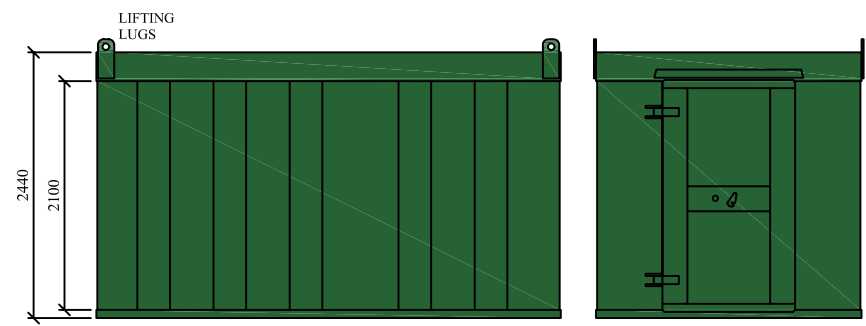

HIGHLY
SECURE
VANDAL RESISTANT

SITESAFE SINGLE END DOOR
OTHER OPTIONS INCLUDE:

- DOUBLE DOORS 1830mm WIDE
- DOUBLE DOORS 1981mm WIDE
- DOUBLE DOORS 2132mm WIDE
- DOORS CAN BE POSITIONED IN THE LONG WALL

FLAT ROOF PAINTED PROFILE STEEL OUTER FINISH

APEX STEEL TILE ROOF BRICK SLIP OUTER FINISH

APEX ROOF PAINTED PROFILE STEEL OUTER FINISH

TILE EFFECT ROOF TIMBER CLAD OUTER FINISH

DO NOT SCALE REMOVE ALL BURRS AND SHARP EDGES	 THIRD ANGLE PROJECTION	REV No	DATE	BY	CUSTOMER	 RIVERSIDE WORKS CLEVELAND TS3 RAT 01642 244663	DRAWN	DESCRIPTION	
		REV 1					JWH		TOOLS SAFE MODEL 148
		REV 2					SCALE		
		REV 3					DATE		DRG No WEBTSMODEL148
		REV 4					07/03/2011		