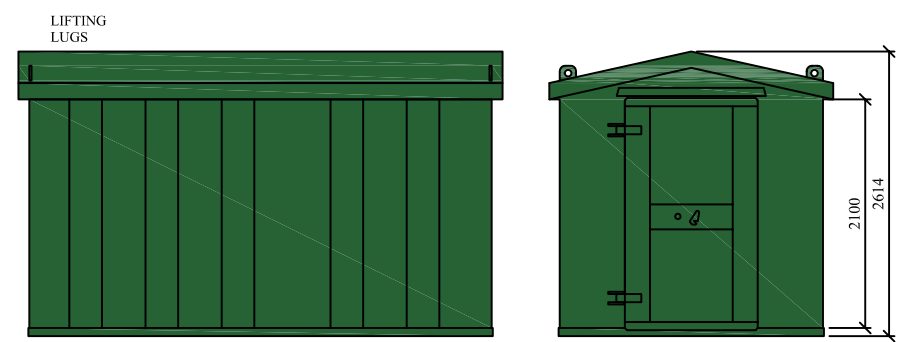

HIGHLY
SECURE
VANDAL RESISTANT

SITESAFE SINGLE END DOOR
OTHER OPTIONS INCLUDE:

- DOUBLE DOORS 1830mm WIDE
- DOUBLE DOORS 1981mm WIDE
- DOUBLE DOORS 2132mm WIDE
- DOORS CAN BE POSITIONED IN THE LONG WALL

FLAT ROOF PAINTED PROFILE STEEL OUTER FINISH

APEX STEEL TILE ROOF BRICK SLIP OUTER FINISH

APEX ROOF PAINTED PROFILE STEEL OUTER FINISH

TILE EFFECT ROOF TIMBER CLAD OUTER FINISH

DO NOT SCALE REMOVE ALL BURRS AND SHARP EDGES	 THIRD ANGLE PROJECTION	REV No	DATE	BY	CUSTOMER	 RIVERSIDE WORKS CLEVELAND TS3 RAT 01642 244663	DRAWN	DESCRIPTION	
		REV 1					JWH		TOOLS SAFE MODEL 148
		REV 2					SCALE		
		REV 3					DATE		DRG No WEBTSMODEL148
		REV 4					07/03/2011		