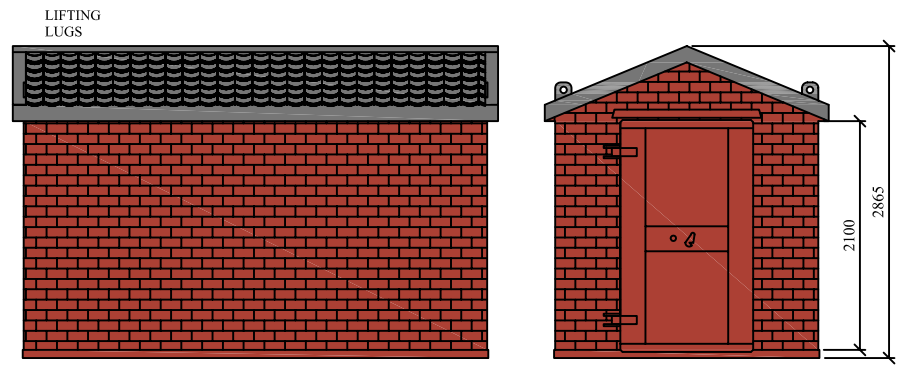

HIGHLY
SECURE
VANDAL RESISTANT

SITESAFE SINGLE END DOOR
OTHER OPTIONS INCLUDE:

- DOUBLE DOORS 1830mm WIDE
- DOUBLE DOORS 1981mm WIDE
- DOUBLE DOORS 2132mm WIDE
- DOORS CAN BE POSITIONED IN THE LONG WALL

FLAT ROOF PAINTED PROFILE STEEL OUTER FINISH

APEX STEEL TILE ROOF BRICK SLIP OUTER FINISH

APEX ROOF PAINTED PROFILE STEEL OUTER FINISH

TILE EFFECT ROOF TIMBER CLAD OUTER FINISH

DO NOT SCALE REMOVE ALL BURRS AND SHARP EDGES	 THIRD ANGLE PROJECTION	REV No	DATE	BY	CUSTOMER	 RIVERSIDE WORKS CLEVELAND TS3 RAT 01642 244663	DRAWN	DESCRIPTION	
		REV 1					JWH		TOOLS SAFE MODEL 148
		REV 2					SCALE		
		REV 3					DATE		DRG No WEBTSMODEL148
		REV 4					07/03/2011		