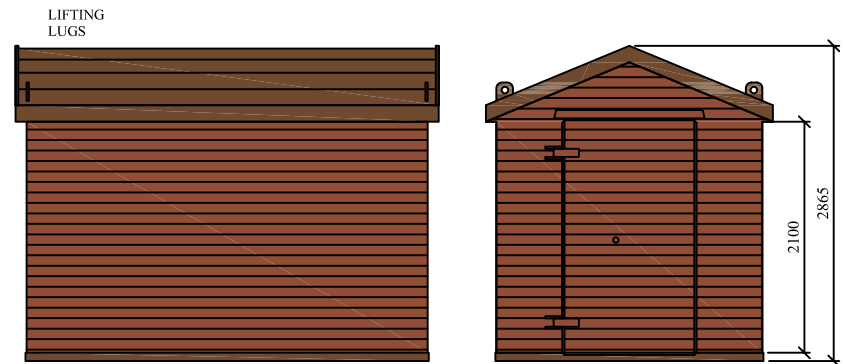

HIGHLY  
SECURE  
VANDAL RESISTANT

SITESAFE SINGLE  
END DOOR  
OTHER OPTIONS INCLUDE:  

- DOUBLE DOORS 1830mm WIDE
- DOUBLE DOORS 1981mm WIDE
- DOUBLE DOORS 2132mm WIDE
- DOORS CAN BE POSITIONED IN THE LONG WALL

FLAT ROOF PAINTED PROFILE STEEL OUTER FINISH

APEX STEEL TILE ROOF BRICK SLIP OUTER FINISH

APEX ROOF PAINTED PROFILE STEEL OUTER FINISH

TILE EFFECT ROOF TIMBER CLAD OUTER FINISH

DO NOT SCALE

REMOVE ALL  
BURRS AND  
SHARP EDGES