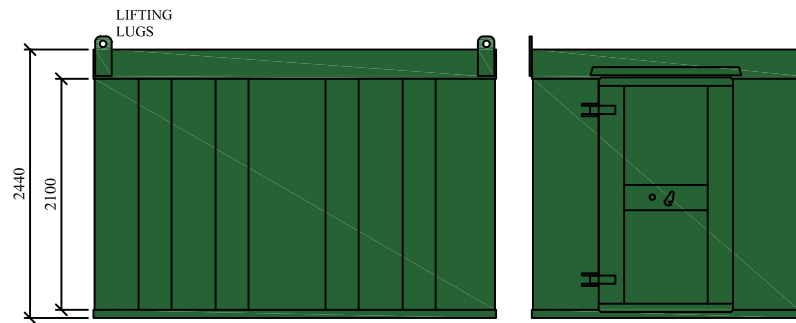

HIGHLY  
SECURE  
VANDAL RESISTANT

SITESAFE SINGLE  
END DOOR  
OTHER OPTIONS INCLUDE:  

- DOUBLE DOORS 1830mm WIDE
- DOUBLE DOORS 1981mm WIDE
- DOUBLE DOORS 2132mm WIDE
- DOORS CAN BE POSITIONED IN THE LONG WALL

FLAT ROOF PAINTED PROFILE STEEL OUTER FINISH

APEX STEEL TILE ROOF BRICK SLIP OUTER FINISH

APEX ROOF PAINTED PROFILE STEEL OUTER FINISH

TILE EFFECT ROOF TIMBER CLAD OUTER FINISH

DO NOT SCALE

REMOVE ALL  
BURRS AND  
SHARP EDGES

REV No	DATE	BY	CUSTOMER
REV 1			
REV 2			
REV 3			
REV 4			

CLEVELAND  
SITESAFE  
LIMITED

RIVERSIDE WORKS  
CLEVELAND  
TS3 RAT  
01642 244663

DRAWN JWH	DESCRIPTION
SCALE	TOOLSAFE MODEL 128
DATE 07/03/2011	DRG No WEBTSMODEL128