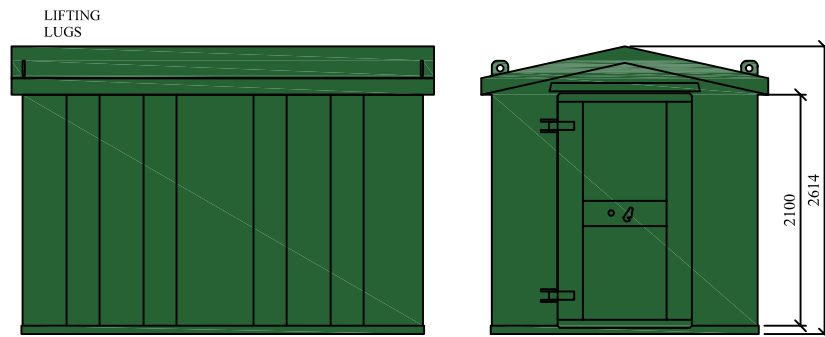

HIGHLY  
SECURE  
VANDAL RESISTANT

SITESAFE SINGLE  
END DOOR  
OTHER OPTIONS INCLUDE:  

- DOUBLE DOORS 1830mm WIDE
- DOUBLE DOORS 1981mm WIDE
- DOUBLE DOORS 2132mm WIDE
- DOORS CAN BE POSITIONED IN THE LONG WALL

FLAT ROOF PAINTED PROFILE STEEL OUTER FINISH

APEX STEEL TILE ROOF BRICK SLIP OUTER FINISH

APEX ROOF PAINTED PROFILE STEEL OUTER FINISH

TILE EFFECT ROOF TIMBER CLAD OUTER FINISH

DO NOT SCALE

REMOVE ALL  
BURRS AND  
SHARP EDGES