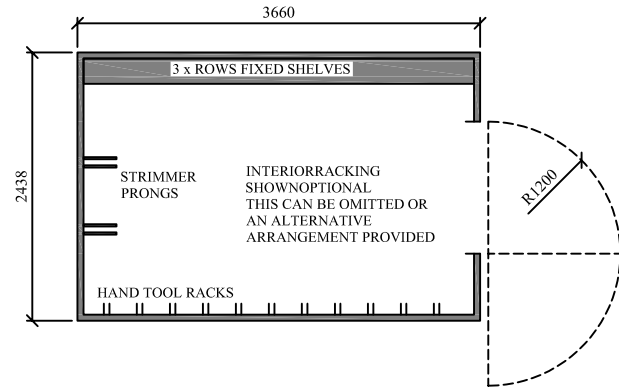

HIGHLY  
SECURE  
VANDAL RESISTANT

SITESAFE SINGLE  
END DOOR  
OTHER OPTIONS INCLUDE:  

- DOUBLE DOORS 1830mm WIDE
- DOUBLE DOORS 1981mm WIDE
- DOUBLE DOORS 2132mm WIDE
- DOORS CAN BE POSITIONED IN THE LONG WALL

REV No	DATE	BY	CUSTOMER
REV 1			
REV 2			
REV 3			
REV 4			

CLEVELAND  
SITESAFE  
LIMITED

RIVERSIDE WORKS  
CLEVELAND  
TS3 RAT  
01642 244663

DRAWN JWH	DESCRIPTION
SCALE	TOOLSAFE MODEL 128
DATE 07/03/2011	DRG No WEBTSMODEL128