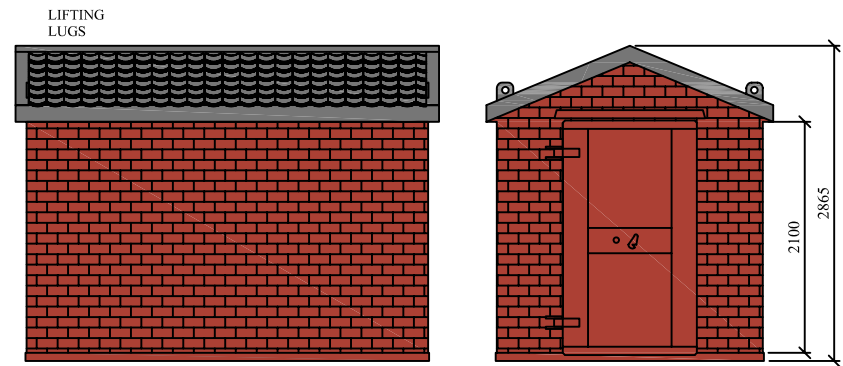

HIGHLY  
SECURE  
VANDAL RESISTANT

SITESAFE SINGLE  
END DOOR  
OTHER OPTIONS INCLUDE:  

- DOUBLE DOORS 1830mm WIDE
- DOUBLE DOORS 1981mm WIDE
- DOUBLE DOORS 2132mm WIDE
- DOORS CAN BE POSITIONED IN THE LONG WALL

FLAT ROOF PAINTED PROFILE STEEL OUTER FINISH

APEX STEEL TILE ROOF BRICK SLIP OUTER FINISH

APEX ROOF PAINTED PROFILE STEEL OUTER FINISH

TILE EFFECT ROOF TIMBER CLAD OUTER FINISH

DO NOT SCALE

REMOVE ALL  
BURRS AND  
SHARP EDGES