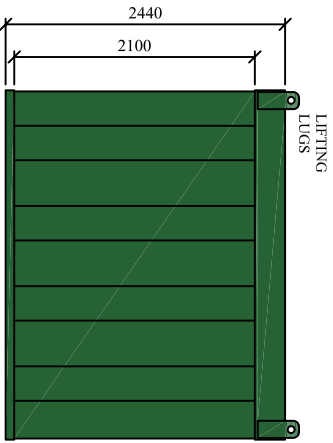

- SITESAFE SINGLE END DOOR
 OTHER OPTIONS INCLUDE:
 • DOUBLE DOORS 1830mm WIDE
 • DOUBLE DOORS 1981mm WIDE
 • DOUBLE DOORS 2132mm WIDE
 • DOORS CAN BE POSITIONED IN THE LONG WALL

FLAT ROOF PAINTED PROFILE STEEL OUTER FINISH