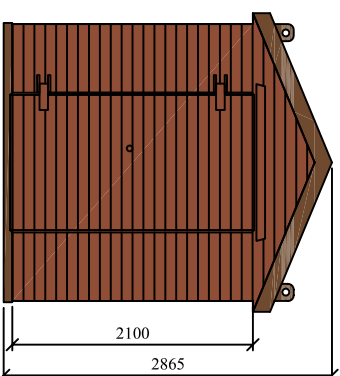

- SITESAFE SINGLE END DOOR
 OTHER OPTIONS INCLUDE:
 • DOUBLE DOORS 1830mm WIDE
 • DOUBLE DOORS 1981mm WIDE
 • DOUBLE DOORS 2132mm WIDE
 • DOORS CAN BE POSITIONED IN THE LONG WALL

FLAT ROOF PAINTED PROFILE STEEL OUTER FINISH

APEX ROOF PAINTED PROFILE STEEL OUTER FINISH

APEX STEEL TILE ROOF BRICK SLIP OUTER FINISH

TILE EFFECT ROOF TIMBER CLAD OUTER FINISH

HIGHLY SECURE
 VANDAL RESISTANT

DO NOT SCALE
 REMOVE ALL
 BURRS AND
 SHARP EDGES