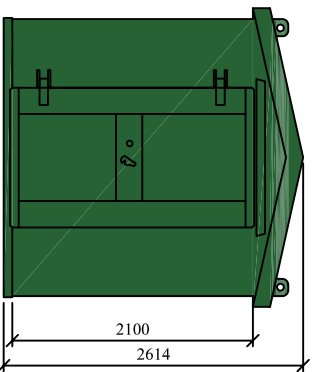

APEX ROOF PAINTED PROFILE STEEL OUTER FINISH