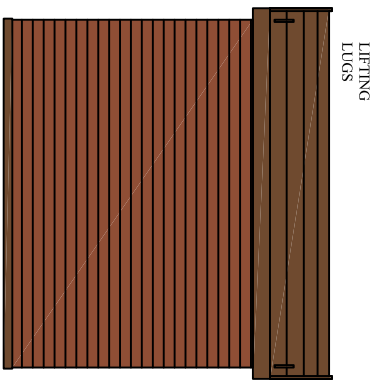

- SITESAFE SINGLE END DOOR
 OTHER OPTIONS INCLUDE:
 • DOUBLE DOORS 1830mm WIDE
 • DOUBLE DOORS 1981mm WIDE
 • DOUBLE DOORS 2132mm WIDE
 • DOORS CAN BE POSITIONED IN THE LONG WALL

FLAT ROOF PAINTED PROFILE STEEL OUTER FINISH

APEX ROOF PAINTED PROFILE STEEL OUTER FINISH

APEX STEEL TILE ROOF BRICK SLIP OUTER FINISH

TILE EFFECT ROOF TIMBER CLAD OUTER FINISH

HIGHLY SECURE
 VANDAL RESISTANT

DO NOT SCALE
 REMOVE ALL
 BURRS AND
 SHARP EDGES