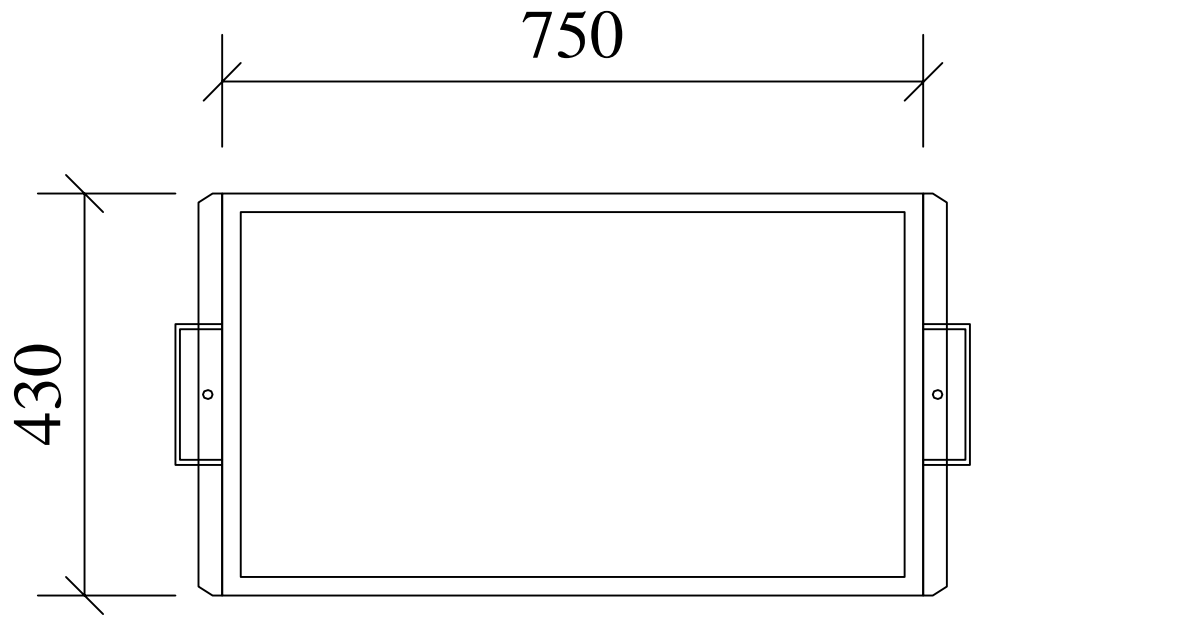

HIGHLY
SECURE
VANDAL RESISTANT

DO NOT SCALE REMOVE ALL BURRS AND SHARP EDGES	 THIRD ANGLE PROJECTION	REV No DATE	BY	CUSTOMER	CLEVELAND SITESAFE LIMITED <small>RIVERSIDE WORKS CLEVELAND TSS 8AT 01642 244663</small>	DRAWN JWH	DESCRIPTION TRANSIT BOX SPECIAL
		REV 1				SCALE	
		REV 2				DATE 06/10/2014	DRG No TBS
		REV 3					
REV 4							