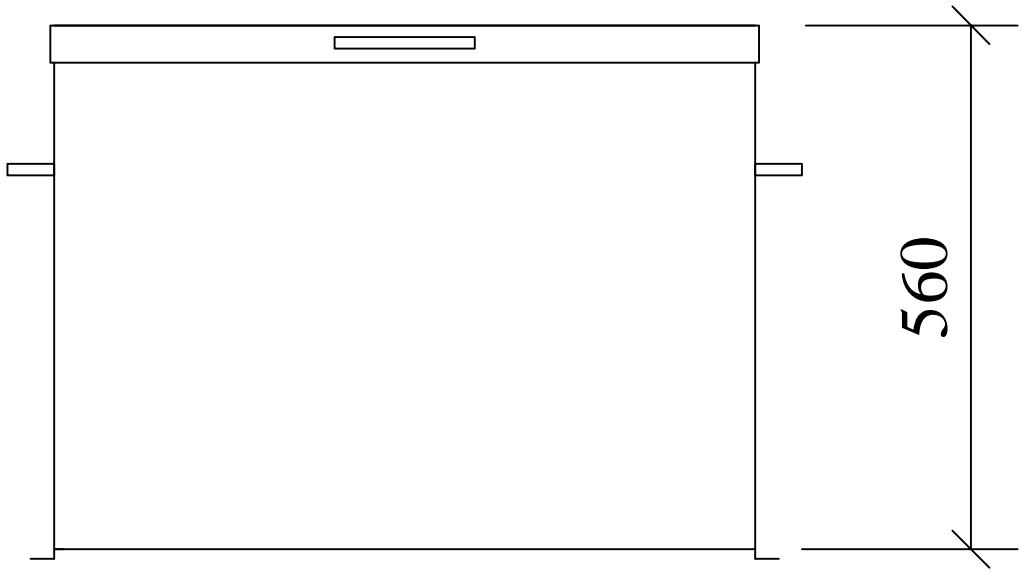

HIGHLY
SECURE
VANDAL RESISTANT

DO NOT SCALE REMOVE ALL BURRS AND SHARP EDGES	 THIRD ANGLE PROJECTION	REV No DATE	BY	CUSTOMER	CLEVELAND SITESAFE LIMITED <small>RIVERSIDE WORKS CLEVELAND TSS 8AT 01642 244663</small>	DRAWN JWH	DESCRIPTION TRANSIT BOX SPECIAL
		REV 1				SCALE	
		REV 2				DATE 06/10/2014	DRG No TBS
		REV 3					
REV 4							