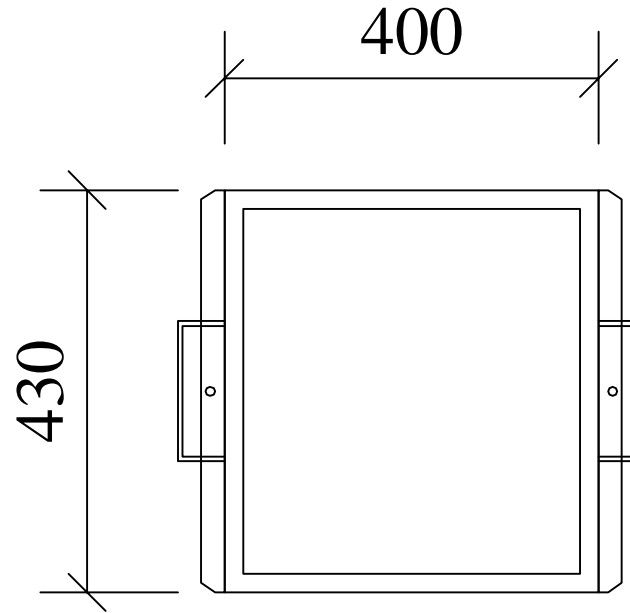

HIGHLY
SECURE
VANDAL RESISTANT

DO NOT SCALE

REMOVE ALL
BURRS AND
SHARP EDGES

THIRD ANGLE
PROJECTION

REV No	DATE	BY	CUSTOMER
REV 1			
REV 2			
REV 3			
REV 4			

STOCK ITEM

CLEVELAND
SITESAFE
LIMITED

RIVERSIDE WORKS
CLEVELAND
TSS 8AT
01642 244663

DRAWN
JWH
SCALE
DATE
06/10/2014

DESCRIPTION
TRANSIT BOX MIDI
DRG No TBM