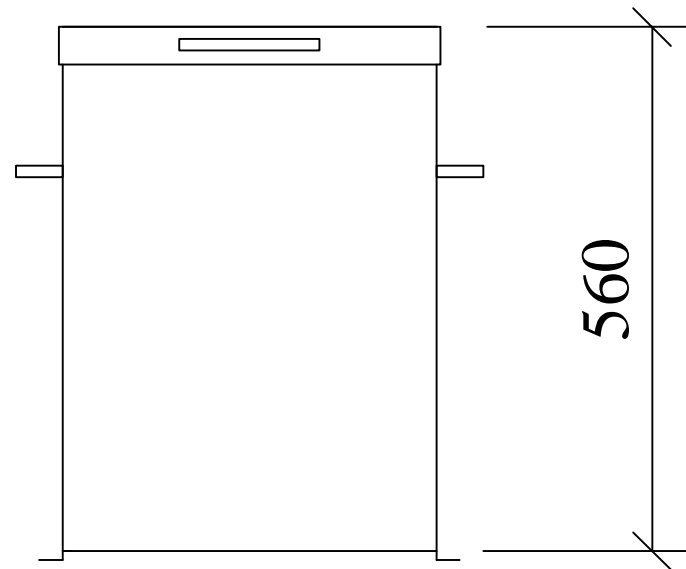

HIGHLY
SECURE
VANDAL RESISTANT

DO NOT SCALE

REMOVE ALL
BURRS AND
SHARP EDGES

THIRD ANGLE
PROJECTION

REV No	DATE	BY	CUSTOMER
REV 1			
REV 2			
REV 3			
REV 4			

STOCK ITEM

CLEVELAND
SITESAFE
LIMITED

RIVERSIDE WORKS
CLEVELAND
TSS 8AT
01642 244663