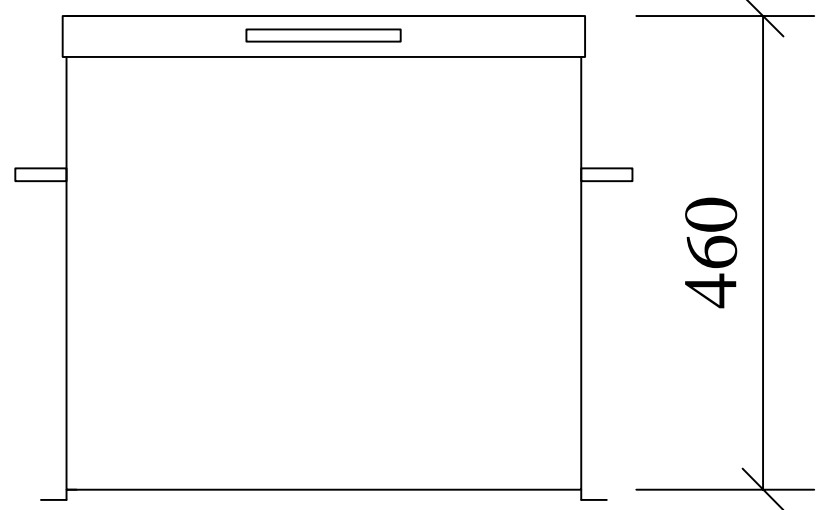

HIGHLY
SECURE
VANDAL RESISTANT

13x6 Flat

500

25mm Return

360

Steel rivet
hinge

460

DO NOT SCALE REMOVE ALL BURRS AND SHARP EDGES	 THIRD ANGLE PROJECTION	REV No DATE	BY CUSTOMER	STOCK ITEM	CLEVELAND SITESAFE LIMITED <small>RIVERSIDE WORKS CLEVELAND T33 8AT 01642 244663</small>	DRAWN JWH	DESCRIPTION TRANSIT BOX 30
		REV 1				SCALE	
		REV 2				DATE 06/10/2014	DRG No TB30
		REV 3					
REV 4							