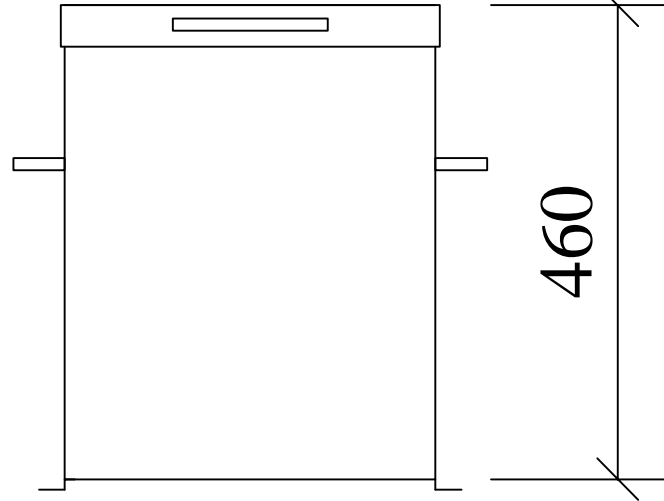

HIGHLY
SECURE
VANDAL RESISTANT

13x6 Flat

360

25mm Return

360

Steel rivet
hinge

460

DO NOT SCALE REMOVE ALL BURRS AND SHARP EDGES	 THIRD ANGLE PROJECTION	REV No DATE	BY	CUSTOMER	CLEVELAND SITESAFE LIMITED <small>RIVERSIDE WORKS CLEVELAND TSS SAT 01642 244663</small>	DRAWN JWH	DESCRIPTION TRANSIT BOX 15
		REV 1				SCALE	
		REV 2				DATE	DRG No TB15
		REV 3					
REV 4				STOCK ITEM		06/10/2014	