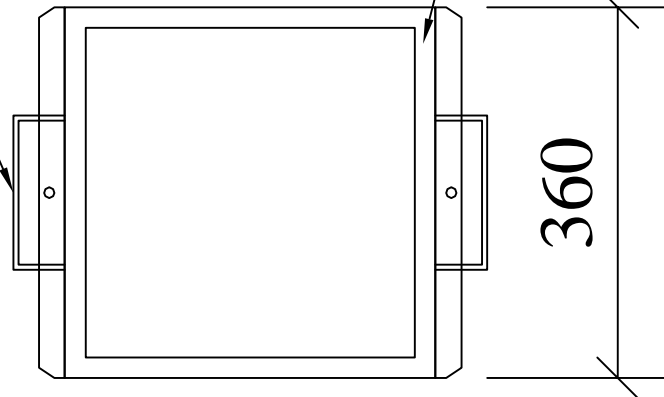

HIGHLY
SECURE
VANDAL RESISTANT

13x6 Flat

360

25mm Return

360

Steel rivet
hinge

460

DO NOT SCALE REMOVE ALL BURRS AND SHARP EDGES	 THIRD ANGLE PROJECTION	REV No DATE	BY	CUSTOMER	CLEVELAND SITESAFE LIMITED <small>RIVERSIDE WORKS CLEVELAND TSS SAT 01642 244663</small>	DRAWN JWH	DESCRIPTION TRANSIT BOX 15
		REV 1				SCALE	
		REV 2				DATE	DRG No TB15
		REV 3					
REV 4				STOCK ITEM		06/10/2014	