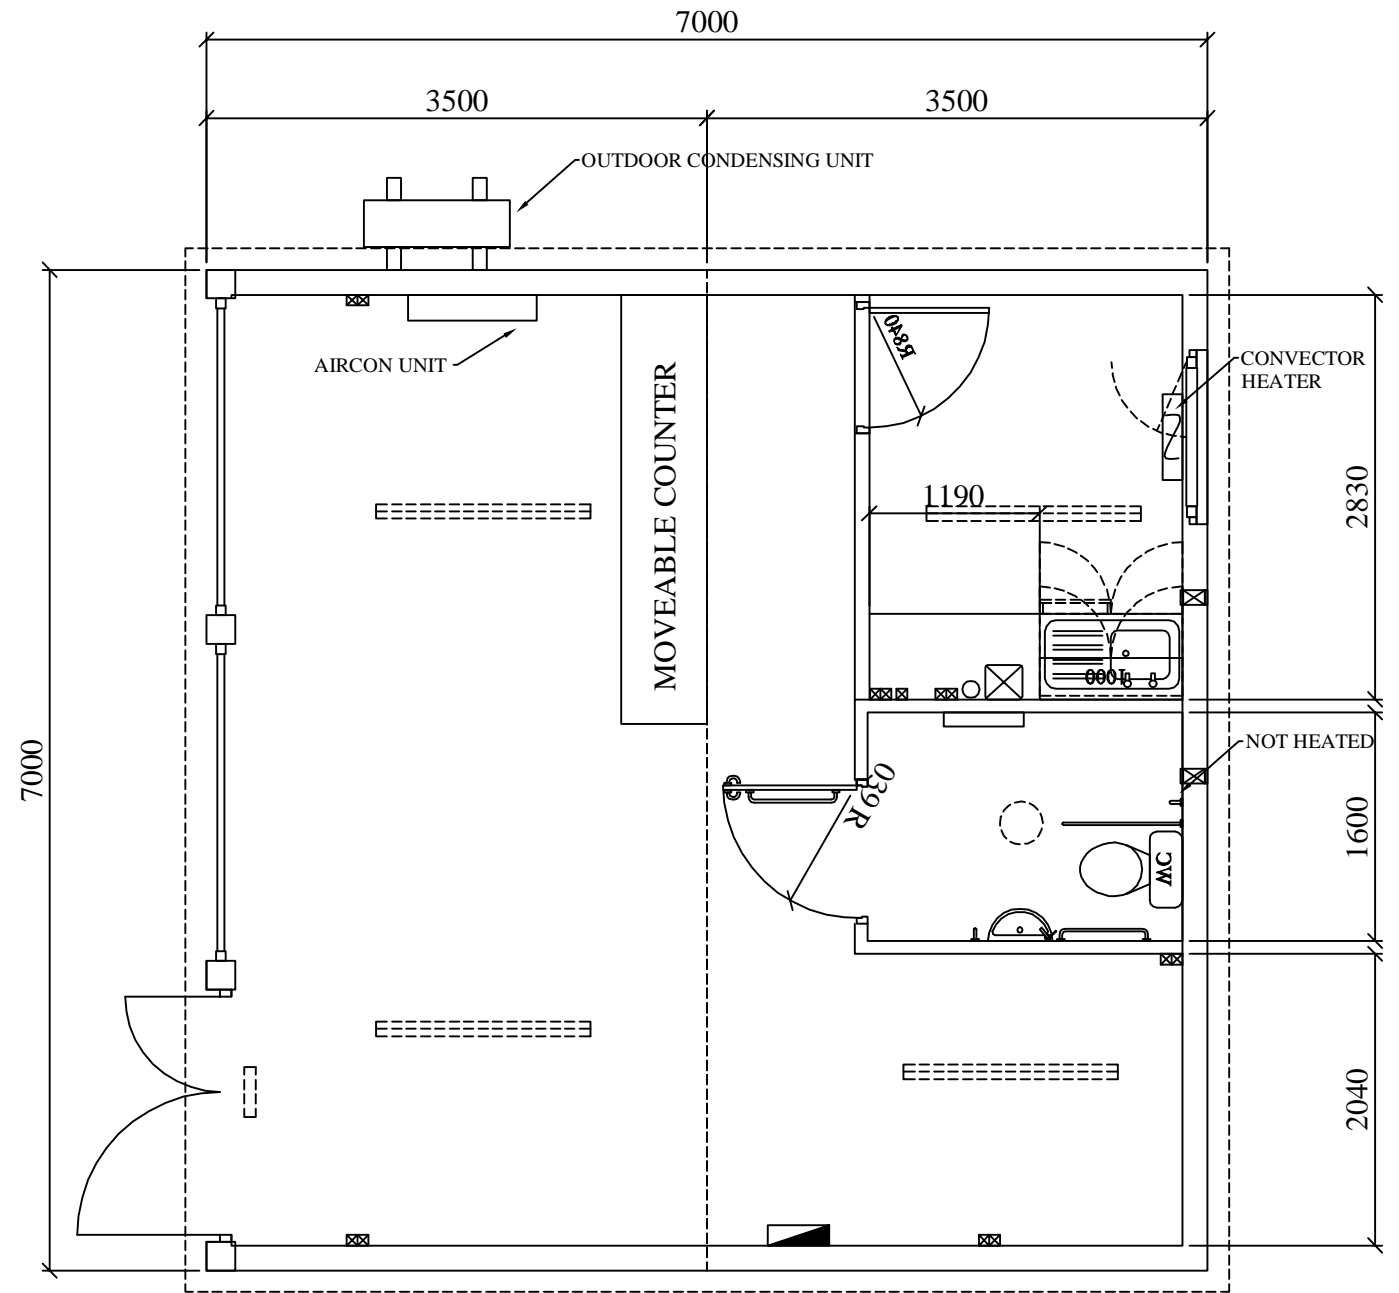

HIGHLY
SECURE
VANDAL RESISTANT

DO NOT SCALE
REMOVE ALL
BURRS AND
SHARP EDGES

**CLEVELAND
SITESAFE
LIMITED**

RIVERSIDE WORKS
DOCKSIDE ROAD
CLEVELAND
TS3 8AT
01642 244663

CUSTOMER

DESCRIPTION
APEX MODULAR RETAIL
OUTLET

DRG No JH 3481-02-01

DRAWN
JWH

SCALE

DATE
06/07/2015

REV No	DATE	BY
REV 1		
REV 2		
REV 3		
REV 4		

NOTES:

FRONT ELEVATION

SIDE ELEVATION