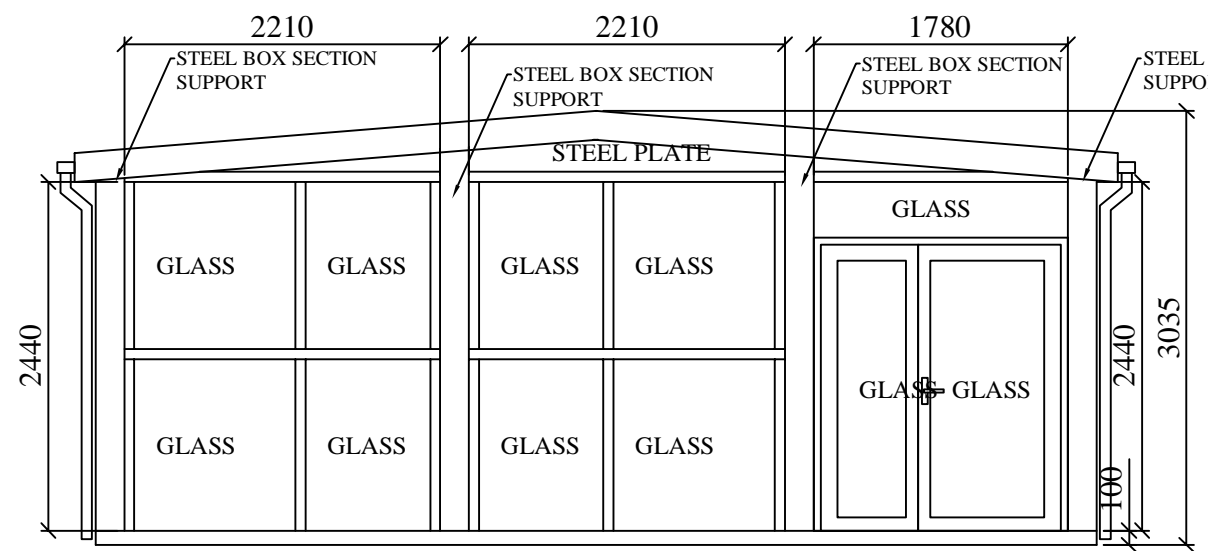

HIGHLY
SECURE
VANDAL RESISTANT

DO NOT SCALE
REMOVE ALL
BURRS AND
SHARP EDGES

**CLEVELAND
SITESAFE
LIMITED**

RIVERSIDE WORKS
DOCKSIDE ROAD
CLEVELAND
TS3 8AT
01642 244663

CUSTOMER

DESCRIPTION
APEX MODULAR RETAIL
OUTLET

DRG No JH 3481-02-01

DRAWN
JWH

SCALE

DATE
06/07/2015

REV No	DATE	BY
REV 1		
REV 2		
REV 3		
REV 4		

NOTES:

FRONT ELEVATION

SIDE ELEVATION