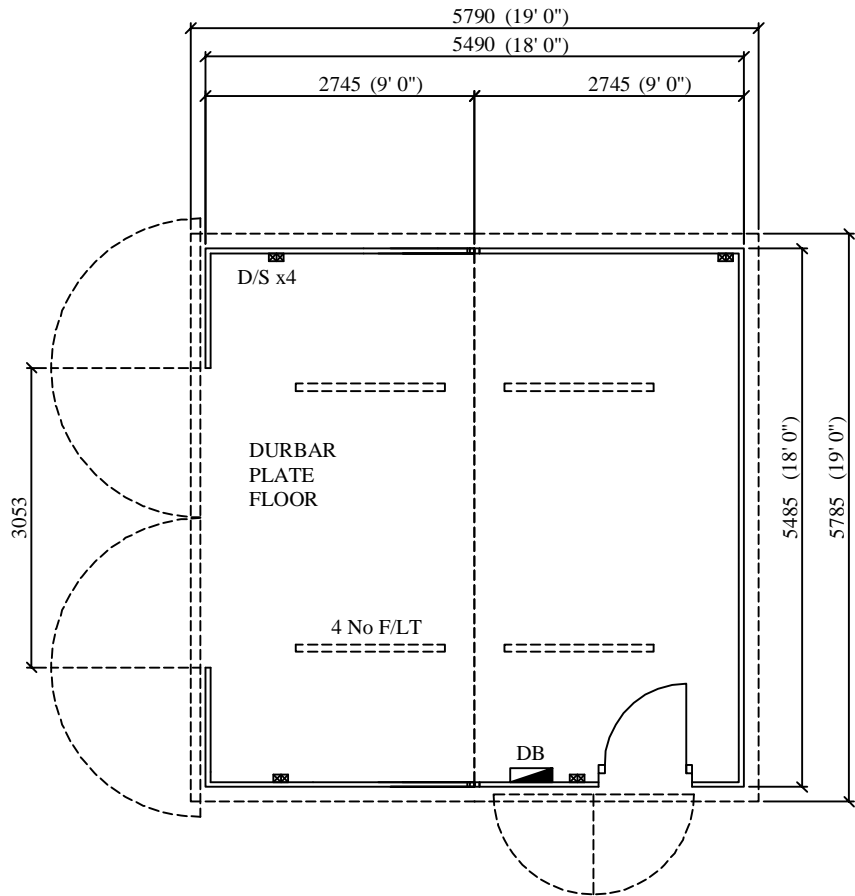

HIGHLY
SECURE
VANDAL RESISTANT

-  4 No F/LT
-  D/S x4
-  DB
- IP65 Non-corrosive Fluorescent 2 x 58w
- 1 x 13amp metal clad socket outlet
- 1 x Metal clad consumer unit.
1 x 13amp metal clad socket outlet
- Wiring singles in heavy duty PVC conduit.

FRONT ELEVATION

SIDE ELEVATION

DO NOT SCALE REMOVE ALL BURRS AND SHARP EDGES		REV No	DATE	BY	CUSTOMER	CLEVELAND SITESAFE LIMITED	RIVERSIDE WORKS CLEVELAND T33 8AT 01642 244663	DRAWN	DESCRIPTION APEX MODULAR WORKSHOP 18/18
		REV 1						JWH	
		REV 2						SCALE	
		REV 3						DATE	
		REV 4						11/01/2016	DRG No JH 3553