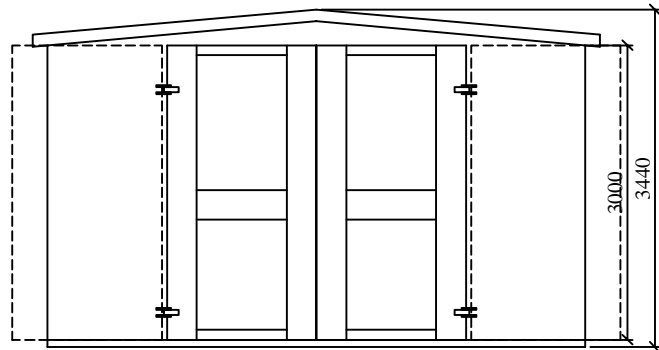

HIGHLY
SECURE
VANDAL RESISTANT

-  4 No F/LT
-  D/S x4
-  DB
- IP65 Non-corrosive Fluorescent 2 x 58w
- 1 x 13amp metal clad socket outlet
- 1 x Metal clad consumer unit.
1 x 13amp metal clad socket outlet
- Wiring singles in heavy duty PVC conduit.

FRONT ELEVATION

SIDE ELEVATION

DO NOT SCALE REMOVE ALL BURRS AND SHARP EDGES		REV No	DATE	BY	CUSTOMER	CLEVELAND SITESAFE LIMITED	RIVERSIDE WORKS CLEVELAND T33 8AT 01642 244663	DRAWN	DESCRIPTION APEX MODULAR WORKSHOP 18/18
		REV 1						JWH	
		REV 2						SCALE	
		REV 3						DATE	
		REV 4						11/01/2016	DRG No JH 3553