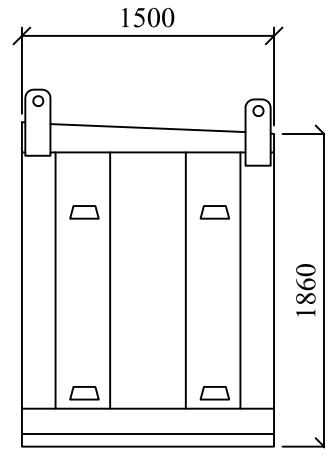

HIGHLY SECURE ROBUST STEEL CONSTRUCTION

ROLLER SHUTTER DOOR
AVAILABLE IF PREFERRED

DOORS SHOWN CLOSED

DOORS SHOWN OPEN

SIDE ELEVATION

TYPICAL SECTION

DO NOT SCALE

REMOVE ALL
BURRS AND
SHARP EDGES

THIRD ANGLE
PROJECTION

REV No	DATE	BY	CUSTOMER
REV 1			
REV 2			
REV 3			
REV 4			

**CLEVELAND
SITESAFE
LIMITED**

RIVERSIDE WORKS
CLEVELAND
TS3 8AT
01642 244663

DRAWN
JWH
SCALE
DATE
11/09/2008

DESCRIPTION
DRUMSAFE 4 WING DOORS
DRG No WEBDRUM4