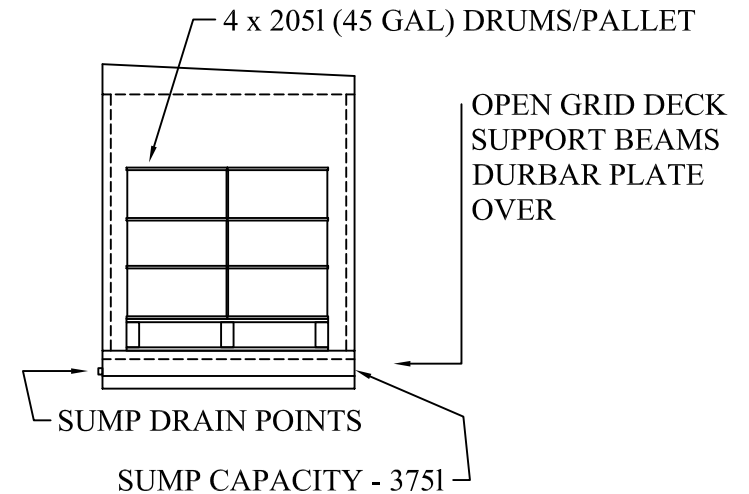

HIGHLY SECURE ROBUST STEEL CONSTRUCTION

ROLLER SHUTTER DOOR
AVAILABLE IF PREFERRED

DOORS SHOWN CLOSED

DOORS SHOWN OPEN

SIDE ELEVATION

TYPICAL SECTION

DO NOT SCALE

REMOVE ALL
BURRS AND
SHARP EDGES

THIRD ANGLE
PROJECTION

REV No	DATE	BY	CUSTOMER
REV 1			
REV 2			
REV 3			
REV 4			

**CLEVELAND
SITESAFE
LIMITED**

RIVERSIDE WORKS
CLEVELAND
TS3 8AT
01642 244663

DRAWN
JWH
SCALE
DATE
11/09/2008

DESCRIPTION
DRUMSAFE 4 WING DOORS
DRG No WEBDRUM4