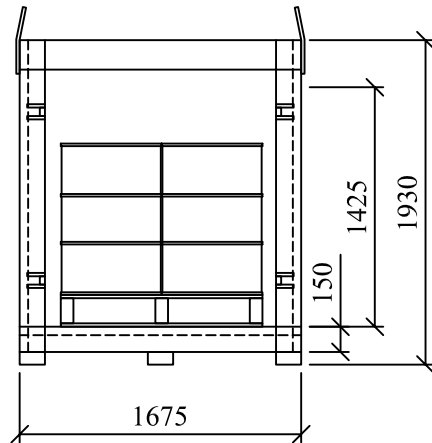

HIGHLY SECURE ROBUST STEEL CONSTRUCTION

ROLLER SHUTTER DOOR
AVAILABLE IF PREFERRED

DOORS SHOWN CLOSED

DOORS SHOWN OPEN

SIDE ELEVATION

TYPICAL SECTION

DO NOT SCALE

REMOVE ALL
BURRS AND
SHARP EDGES

THIRD ANGLE
PROJECTION

REV No	DATE	BY	CUSTOMER
REV 1			
REV 2			
REV 3			
REV 4			

**CLEVELAND
SITESAFE
LIMITED**

RIVERSIDE WORKS
CLEVELAND
TS3 8AT
01642 244663

DRAWN
JWH
SCALE
DATE
11/09/2008

DESCRIPTION
DRUMSAFE 4 WING DOORS
DRG No WEBDRUM4