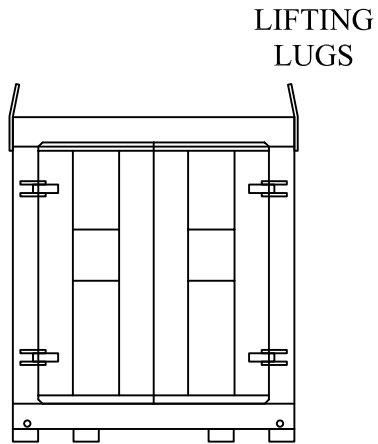

HIGHLY SECURE ROBUST STEEL CONSTRUCTION

ROLLER SHUTTER DOOR
AVAILABLE IF PREFERRED

DOORS SHOWN CLOSED

DOORS SHOWN OPEN

SIDE ELEVATION

TYPICAL SECTION

DO NOT SCALE

REMOVE ALL
BURRS AND
SHARP EDGES

THIRD ANGLE
PROJECTION

REV No	DATE	BY	CUSTOMER
REV 1			
REV 2			
REV 3			
REV 4			

**CLEVELAND
SITESAFE
LIMITED**

RIVERSIDE WORKS
CLEVELAND
TS3 8AT
01642 244663

DRAWN
JWH
SCALE
DATE
11/09/2008

DESCRIPTION
DRUMSAFE 4 WING DOORS
DRG No WEBDRUM4