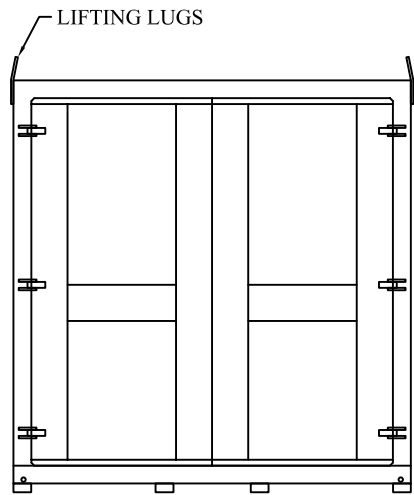

HIGHLY SECURE ROBUST STEEL CONSTRUCTION

SLIDING DOORS OR ROLLER STUTTER DOORS AVAILABLE IF PREFERRED

SITESAFE DOUBLE DOORS

DOORS SHOWN CLOSED

DOORS SHOWN OPEN

SIDE ELEVATION

TYPICAL SECTION

DO NOT SCALE

REMOVE ALL
BURRS AND
SHARP EDGES

REV No	DATE
REV 1	
REV 2	
REV 3	
REV 4	

BY	CUSTOMER

**CLEVELAND
SITESAFE
LIMITED**

RIVERSIDE WORKS
CLEVELAND
TS3 8AT
01642 244663

DRAWN	DESCRIPTION
JWH	DRUMSAFE 16 WING DOORS
SCALE	
DATE	DRG No WEBDRUM16