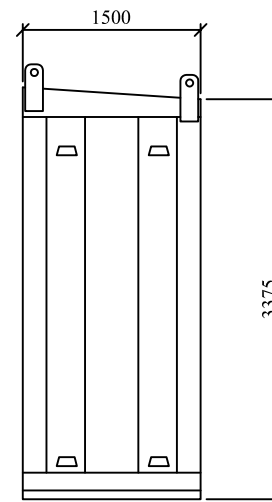

HIGHLY SECURE ROBUST STEEL CONSTRUCTION

SLIDING DOORS OR ROLLER STUTTER DOORS AVAILABLE IF PREFERRED

SITESAFE DOUBLE DOORS

DOORS SHOWN CLOSED

DOORS SHOWN OPEN

SIDE ELEVATION

TYPICAL SECTION

DO NOT SCALE

REMOVE ALL
BURRS AND
SHARP EDGES

REV No	DATE
REV 1	
REV 2	
REV 3	
REV 4	

BY	CUSTOMER

**CLEVELAND
SITESAFE
LIMITED**

RIVERSIDE WORKS
CLEVELAND
TS3 8AT
01642 244663

DRAWN	DESCRIPTION
JWH	DRUMSAFE 16 WING DOORS
SCALE	
DATE	DRG No WEBDRUM16