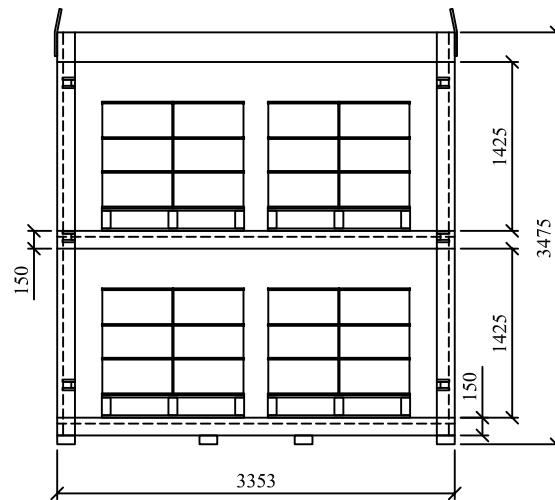

HIGHLY SECURE ROBUST STEEL CONSTRUCTION

SLIDING DOORS OR ROLLER STUTTER DOORS AVAILABLE IF PREFERRED

SITESAFE DOUBLE DOORS

DOORS SHOWN CLOSED

DOORS SHOWN OPEN

SIDE ELEVATION

TYPICAL SECTION

DO NOT SCALE

REMOVE ALL
BURRS AND
SHARP EDGES

REV No	DATE
REV 1	
REV 2	
REV 3	
REV 4	

BY	CUSTOMER

**CLEVELAND
SITESAFE
LIMITED**

RIVERSIDE WORKS
CLEVELAND
TS3 8AT
01642 244663

DRAWN	DESCRIPTION
JWH	DRUMSAFE 16 WING DOORS
SCALE	
DATE	DRG No WEBDRUM16