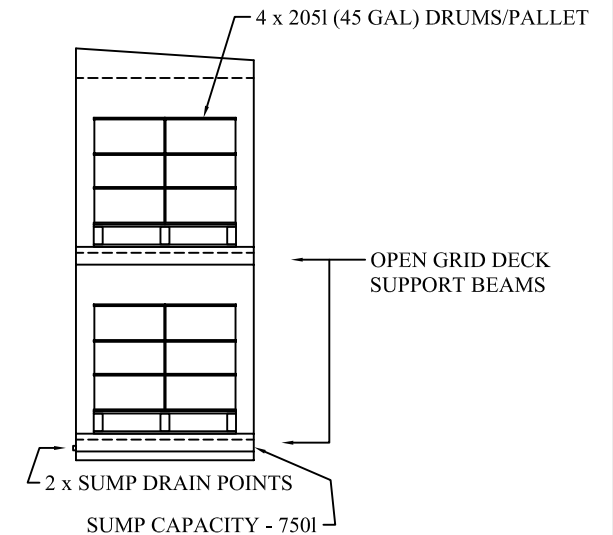

TYPICAL SECTION

DO NOT SCALE

REMOVE ALL
BURRS AND
SHARP EDGES

REV No	DATE
REV 1	
REV 2	
REV 3	
REV 4	

BY	CUSTOMER

**CLEVELAND
SITESAFE
LIMITED**

RIVERSIDE WORKS
CLEVELAND
TS3 8AT
01642 244663

DRAWN	DESCRIPTION
JWH	DRUMSAFE 16 WING DOORS
SCALE	
DATE	DRG No WEBDRUM16

11/09/2008