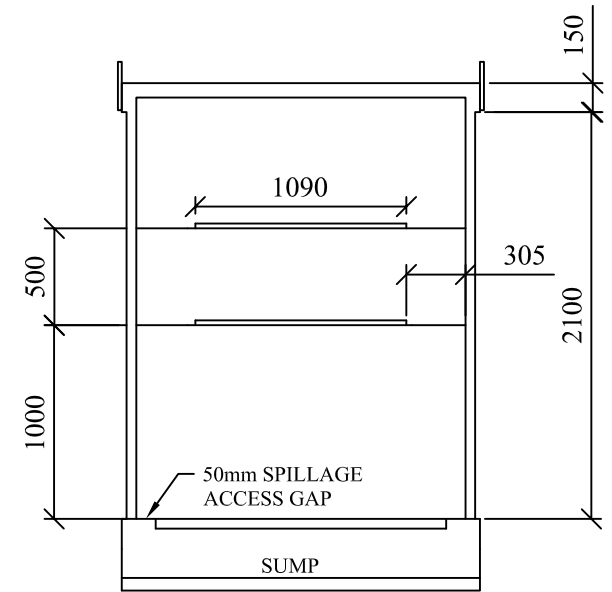

HIGHLY  
SECURE  
VANDAL RESISTANT

LIFTING LUGS

DO NOT SCALE

REMOVE ALL  
BURRS AND  
SHARP EDGES

THIRD ANGLE  
PROJECTION

REV No	DATE	BY
REV 1		
REV 2		
REV 3		
REV 4		

CUSTOMER

CLEVELAND  
SITESAFE  
LIMITED

RIVERSIDE WORKS  
CLEVELAND  
TS3 RAT  
01642 244663

DRAWN  
JWH  
SCALE  
DATE  
10/07/2014

DESCRIPTION  
CHEMSAFE 1500 BASIC  
DRG No JH/WEB2014/1500CSB