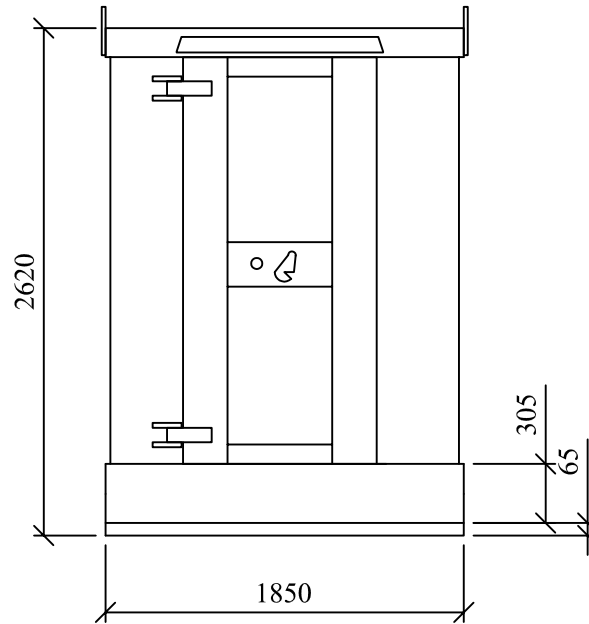

HIGHLY  
SECURE  
VANDAL RESISTANT

LIFTING LUGS

DO NOT SCALE

REMOVE ALL  
BURRS AND  
SHARP EDGES

THIRD ANGLE  
PROJECTION

REV No	DATE	BY
REV 1		
REV 2		
REV 3		
REV 4		

CUSTOMER

CLEVELAND  
SITESAFE  
LIMITED

RIVERSIDE WORKS  
CLEVELAND  
TS3 RAT  
01642 244663

DRAWN  
JWH  
SCALE  
DATE  
10/07/2014

DESCRIPTION  
CHEMSAFE 1500 BASIC  
DRG No JH/WEB2014/1500CSB