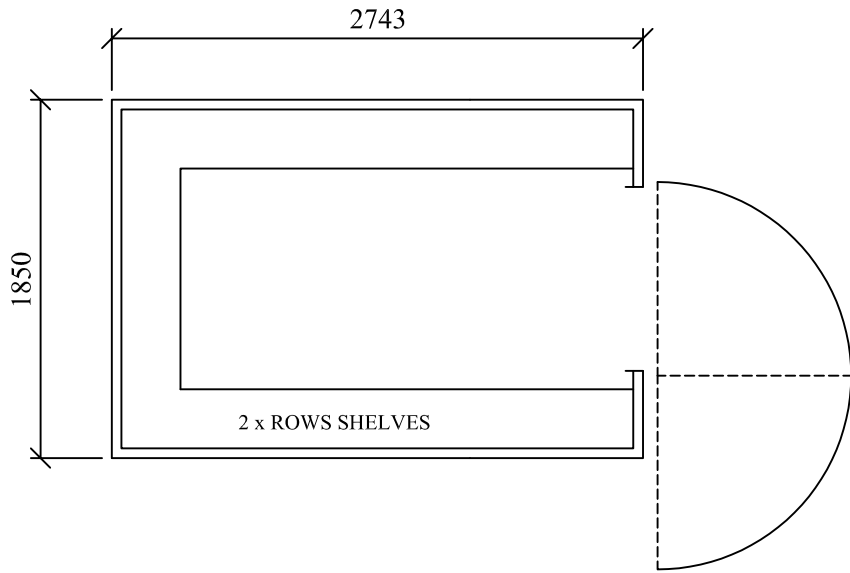

HIGHLY  
SECURE  
VANDAL RESISTANT

LIFTING LUGS

DO NOT SCALE

REMOVE ALL  
BURRS AND  
SHARP EDGES

THIRD ANGLE  
PROJECTION

REV No	DATE	BY
REV 1		
REV 2		
REV 3		
REV 4		

CUSTOMER

CLEVELAND  
SITESAFE  
LIMITED