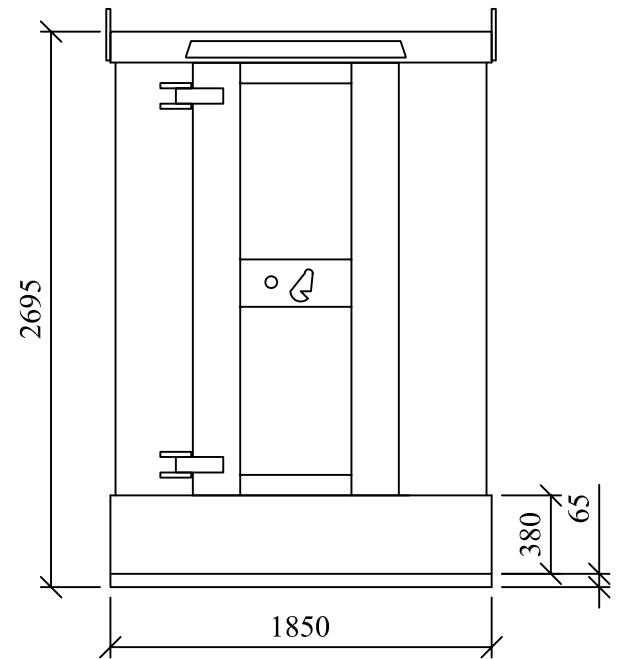

HIGHLY
SECURE
VANDAL RESISTANT

LIFTING LUGS

DO NOT SCALE REMOVE ALL BURRS AND SHARP EDGES	 THIRD ANGLE PROJECTION	REV No	DATE	BY	CUSTOMER	CLEVELAND SITESAFE LIMITED <small>RIVERSIDE WORKS CLEVELAND TS3 RAT 01642 244663</small>	DRAWN	DESCRIPTION
		REV 1					JWH	
		REV 2					SCALE	
		REV 3					DATE	DRG No JH/WEB2014/1300CSB
		REV 4					10/07/2014	