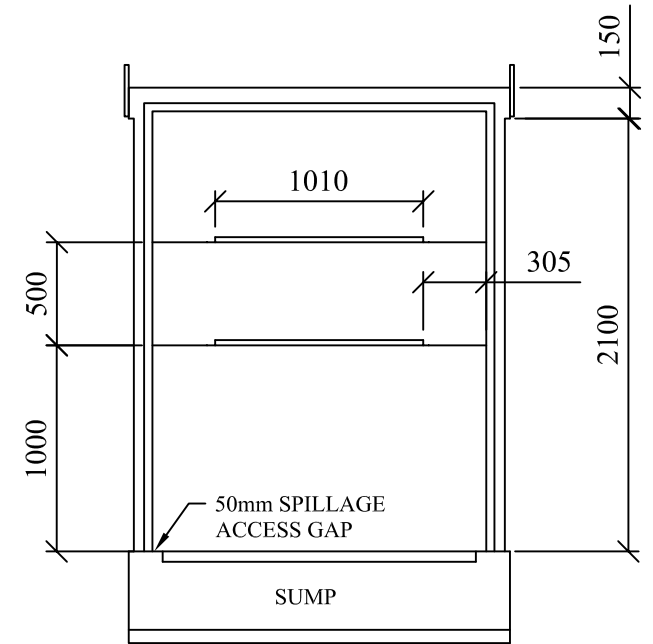

HIGHLY
SECURE
VANDAL RESISTANT

LIFTING LUGS

DO NOT SCALE REMOVE ALL BURRS AND SHARP EDGES	 THIRD ANGLE PROJECTION	REV No	DATE	BY	CUSTOMER	CLEVELAND SITESAFE LIMITED <small>RIVERSIDE WORKS CLEVELAND TS3 RAT 01642 244663</small>	DRAWN	DESCRIPTION
		REV 1					JWH	
		REV 2					SCALE	
		REV 3					DATE	DRG No JH/WEB2014/1300CSB
		REV 4					10/07/2014	