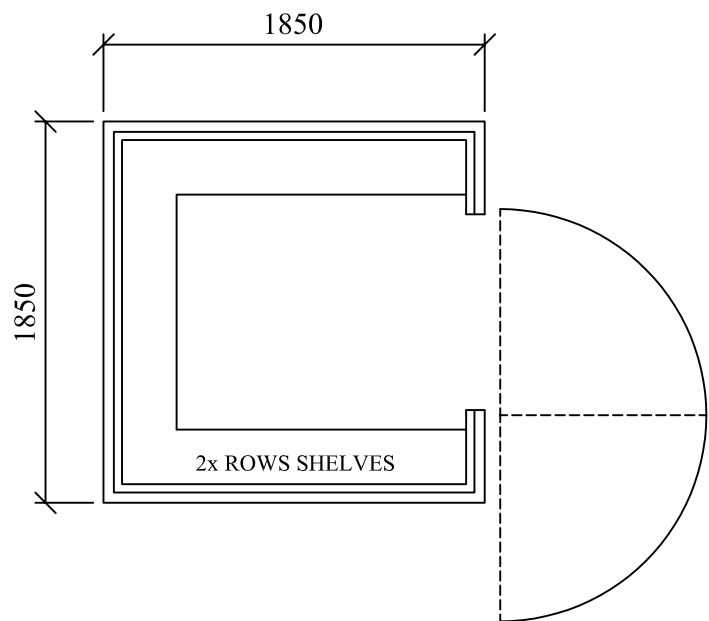

HIGHLY
SECURE
VANDAL RESISTANT

LIFTING LUGS

DO NOT SCALE REMOVE ALL BURRS AND SHARP EDGES	 THIRD ANGLE PROJECTION	REV No	DATE	BY	CUSTOMER	CLEVELAND SITESAFE LIMITED <small>RIVERSIDE WORKS CLEVELAND TS3 RAT 01642 244663</small>	DRAWN	DESCRIPTION
		REV 1					JWH	
		REV 2					SCALE	
		REV 3					DATE	DRG No JH/WEB2014/1300CSB
		REV 4					10/07/2014	