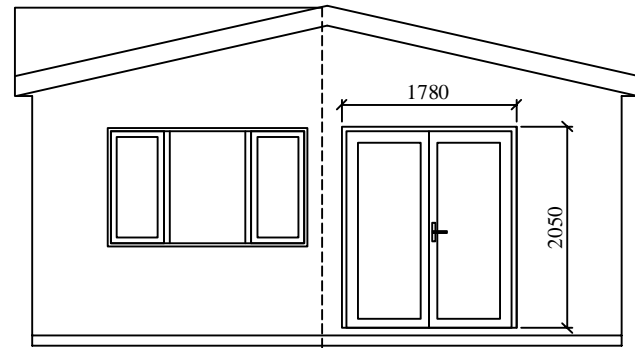

TRADITIONAL

DO NOT SCALE
REMOVE ALL BURRS AND SHARP EDGES

CLEVELAND SITESAFE LIMITED
RIVERSIDE WORKS
DOCKSIDE ROAD
CLEVELAND
TS3 8AT
01642 244663

CUSTOMER
CSS

DESCRIPTION
ECO PARK HOME

DRG No JHJT001

DRAWN
JWH