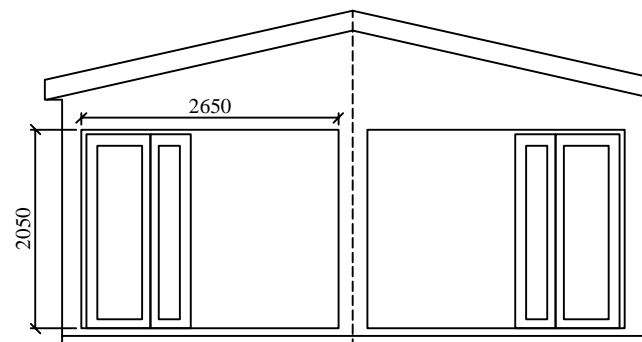

CONCEPT

DO NOT SCALE
REMOVE ALL BURRS AND SHARP EDGES

CLEVELAND SITESAFE LIMITED
RIVERSIDE WORKS
DOCKSIDE ROAD
CLEVELAND
TS3 8AT
01642 244663

CUSTOMER
CSS

DESCRIPTION
ECO PARK HOME

DRG No JHJT003

DRAWN
JWH

SCALE