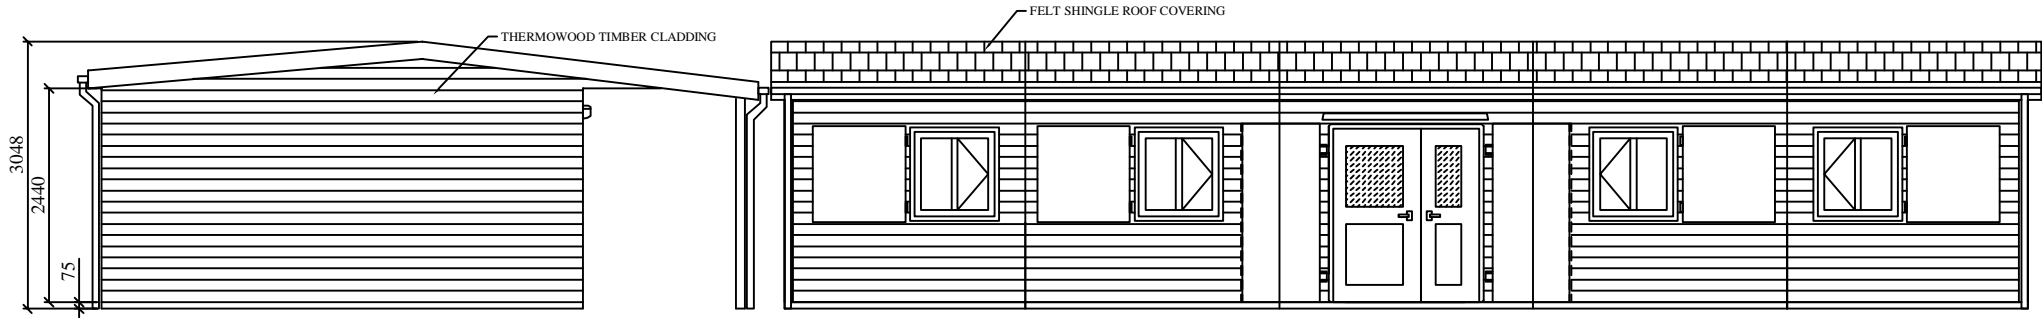

HIGHLY  
SECURE  
VANDAL RESISTANT

END ELEVATION

FRONT ELEVATION

DO NOT SCALE REMOVE ALL BURRS AND SHARP EDGES	 THIRD ANGLE PROJECTION	REV No DATE	BY	CUSTOMER	<b>CLEVELAND SITESAFE LIMITED</b> <small>RIVERSIDE WORKS CLEVELAND T33 8AT 01642 244663</small>	DRAWN JWH	DESCRIPTION APEX MODULAR CRICKET PAVILION WITH VERANDAH DRG No WEBPAVILION03
		REV 1				SCALE	
		REV 2				DATE 20/11/2014	
		REV 3					
		REV 4					