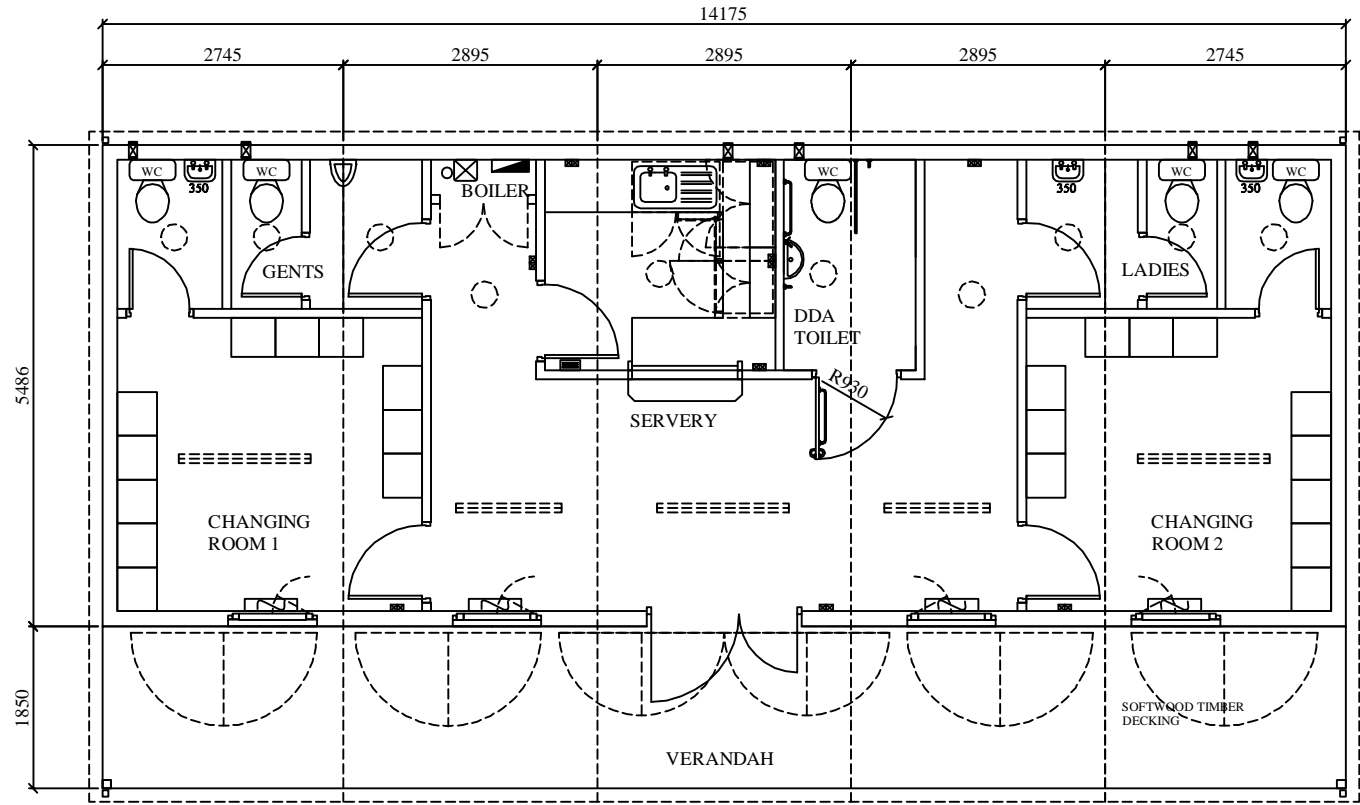

HIGHLY  
SECURE  
VANDAL RESISTANT

END ELEVATION

FRONT ELEVATION

DO NOT SCALE REMOVE ALL BURRS AND SHARP EDGES	 THIRD ANGLE PROJECTION	REV No DATE	BY	CUSTOMER	<b>CLEVELAND SITESAFE LIMITED</b> <small>RIVERSIDE WORKS CLEVELAND T33 8AT 01642 244663</small>	DRAWN JWH	DESCRIPTION APEX MODULAR CRICKET PAVILION WITH VERANDAH DRG No WEBPAVILION03
		REV 1				SCALE	
		REV 2				DATE 20/11/2014	
		REV 3					
		REV 4					