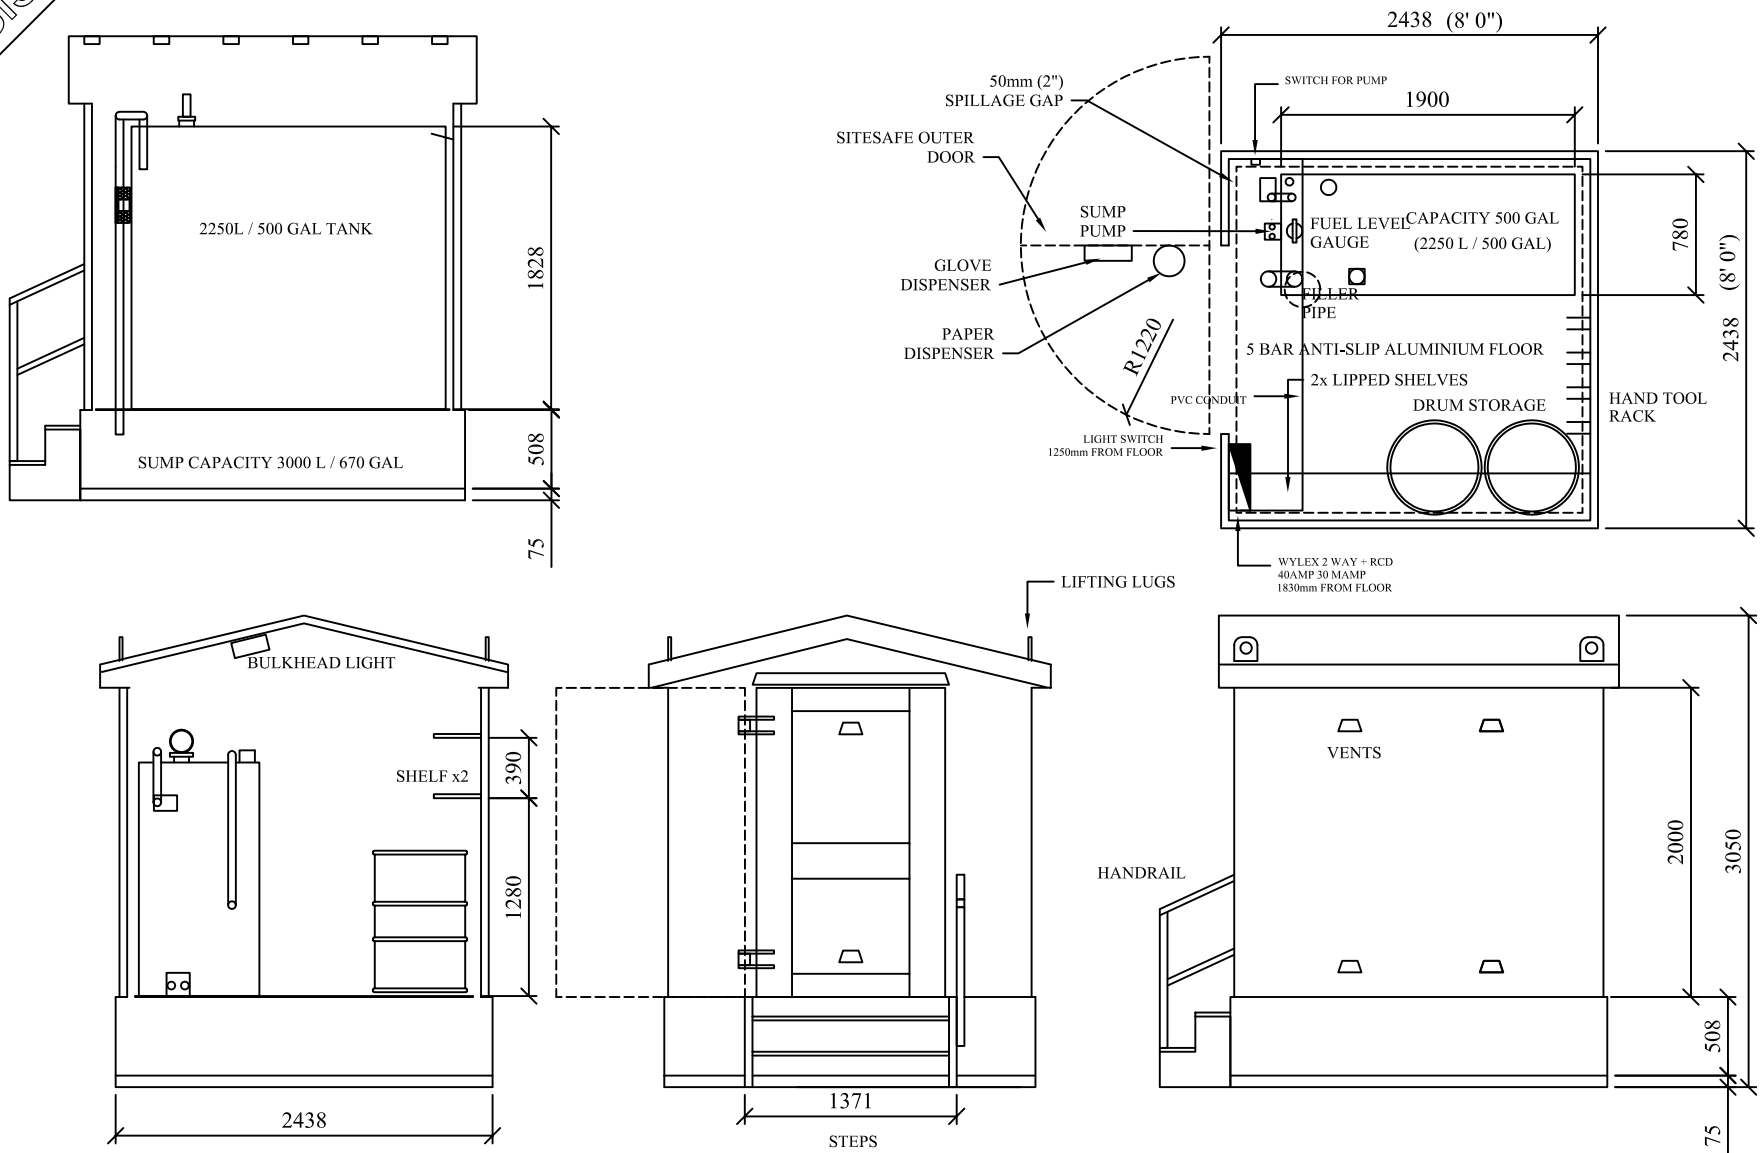

HIGHLY  
SECURE  
VANDAL RESISTANT

DO NOT SCALE REMOVE ALL BURRS AND SHARP EDGES	THIRD ANGLE PROJECTION	REV No	DATE	BY	CUSTOMER	<b>CLEVELAND SITESAFE LIMITED</b> <small>RIVERSIDE WORKS CLEVELAND TS3 RAT 01642 244663</small>	DRAWN	DESCRIPTION
		REV 1					JWH	
		REV 2					SCALE	DRG No APEXFUEL500WEB
		REV 3					DATE	
REV 4								