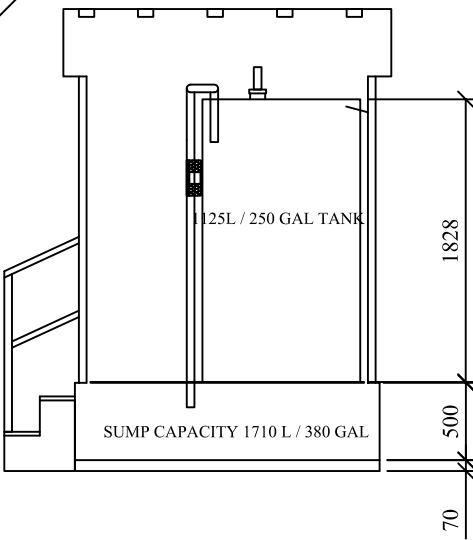

HIGHLY
SECURE
VANDAL RESISTANT

DO NOT SCALE REMOVE ALL BURRS AND SHARP EDGES	 THIRD ANGLE PROJECTION	REV No	DATE	BY	CUSTOMER	CLEVELAND SITESAFE LIMITED <small>RIVERSIDE WORKS CLEVELAND T33 RAT 01642 244663</small>	DRAWN	DESCRIPTION		
		REV 1					JWH		APEX FUELSAFE 250 UNIT	
		REV 2					SCALE			
		REV 3					DATE			DRG No APEXFUEL250WEB
		REV 4					26/05/2009			