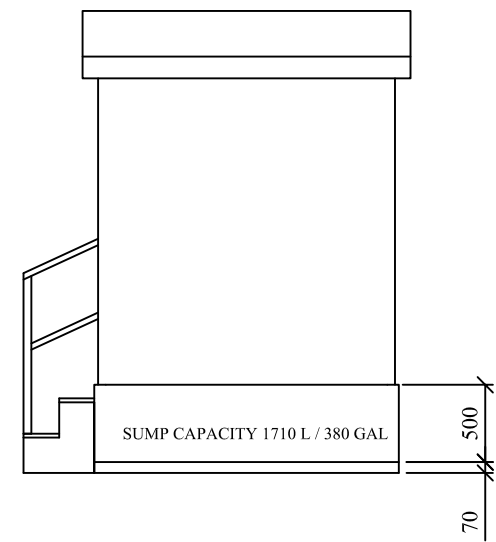

HIGHLY
SECURE
VANDAL RESISTANT

DO NOT SCALE REMOVE ALL BURRS AND SHARP EDGES	 THIRD ANGLE PROJECTION	REV No	DATE	BY	CUSTOMER	CLEVELAND SITESAFE LIMITED <small>RIVERSIDE WORKS CLEVELAND T33 RAT 01642 244663</small>	DRAWN	DESCRIPTION		
		REV 1					JWH		APEX FUELSAFE 250 UNIT	
		REV 2					SCALE			
		REV 3					DATE			DRG No APEXFUEL250WEB
		REV 4					26/05/2009			