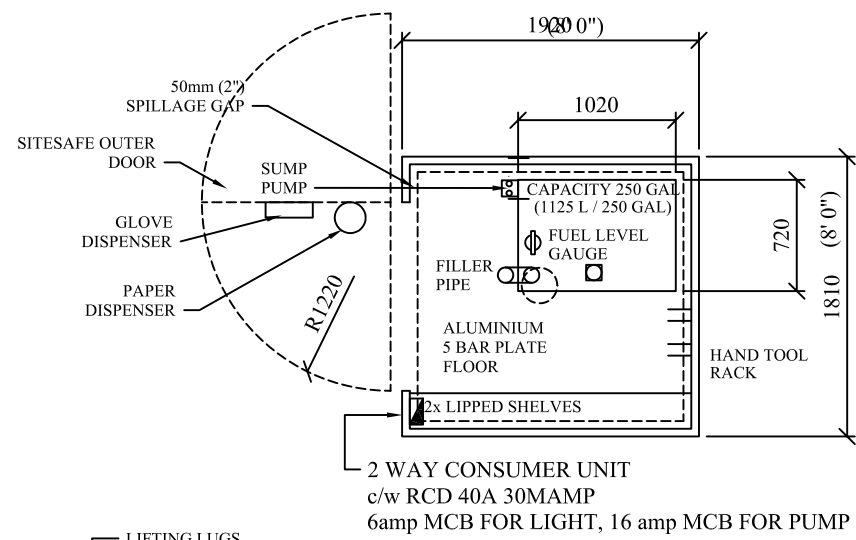

HIGHLY
SECURE
VANDAL RESISTANT

DO NOT SCALE REMOVE ALL BURRS AND SHARP EDGES	 THIRD ANGLE PROJECTION	REV No	DATE	BY	CUSTOMER	CLEVELAND SITESAFE LIMITED <small>RIVERSIDE WORKS CLEVELAND T33 RAT 01642 244663</small>	DRAWN	DESCRIPTION		
		REV 1					JWH		APEX FUELSAFE 250 UNIT	
		REV 2					SCALE			
		REV 3					DATE			DRG No APEXFUEL250WEB
		REV 4					26/05/2009			