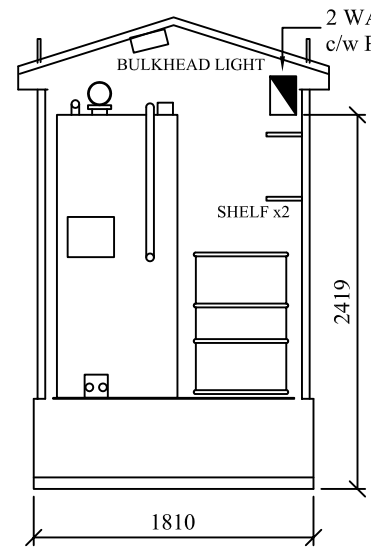

HIGHLY
SECURE
VANDAL RESISTANT

DO NOT SCALE REMOVE ALL BURRS AND SHARP EDGES	 THIRD ANGLE PROJECTION	REV No	DATE	BY	CUSTOMER	CLEVELAND SITESAFE LIMITED <small>RIVERSIDE WORKS CLEVELAND T33 RAT 01642 244663</small>	DRAWN	DESCRIPTION		
		REV 1					JWH		APEX FUELSAFE 250 UNIT	
		REV 2					SCALE			
		REV 3					DATE			DRG No APEXFUEL250WEB
		REV 4					26/05/2009			