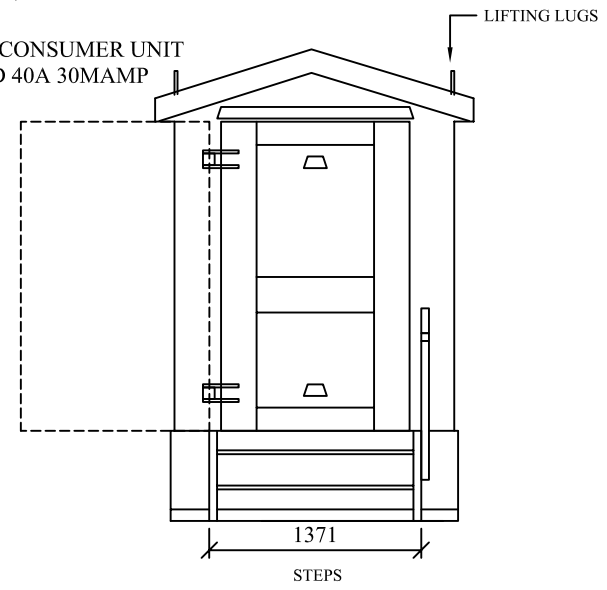

HIGHLY
SECURE
VANDAL RESISTANT

DO NOT SCALE REMOVE ALL BURRS AND SHARP EDGES	 THIRD ANGLE PROJECTION	REV No	DATE	BY	CUSTOMER	CLEVELAND SITESAFE LIMITED <small>RIVERSIDE WORKS CLEVELAND T33 RAT 01642 244663</small>	DRAWN	DESCRIPTION		
		REV 1					JWH		APEX FUELSAFE 250 UNIT	
		REV 2					SCALE			
		REV 3					DATE			DRG No APEXFUEL250WEB
		REV 4					26/05/2009			