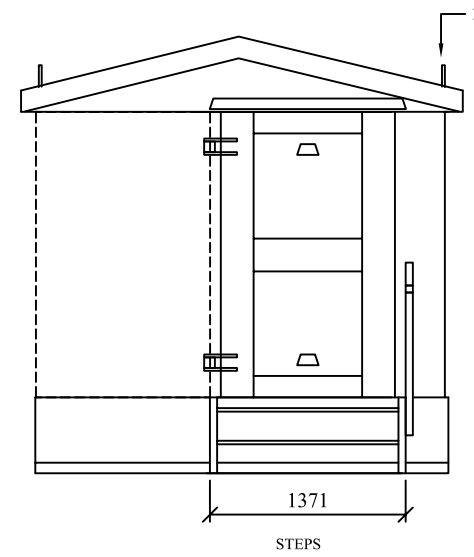

HIGHLY
SECURE
VANDAL RESISTANT

DO NOT SCALE REMOVE ALL BURRS AND SHARP EDGES	 THIRD ANGLE PROJECTION	REV No	DATE		BY	CUSTOMER	CLEVELAND SITESAFE LIMITED <small>RIVERSIDE WORKS CLEVELAND TS3 RAT 01642 244663</small>	DRAWN	DESCRIPTION	
		REV 1						JWH		APEX FUELSAFE 1000 UNIT
		REV 2						SCALE	DRG No APEXFUEL1000WEB	
		REV 3						DATE		26/05/2009
		REV 4								