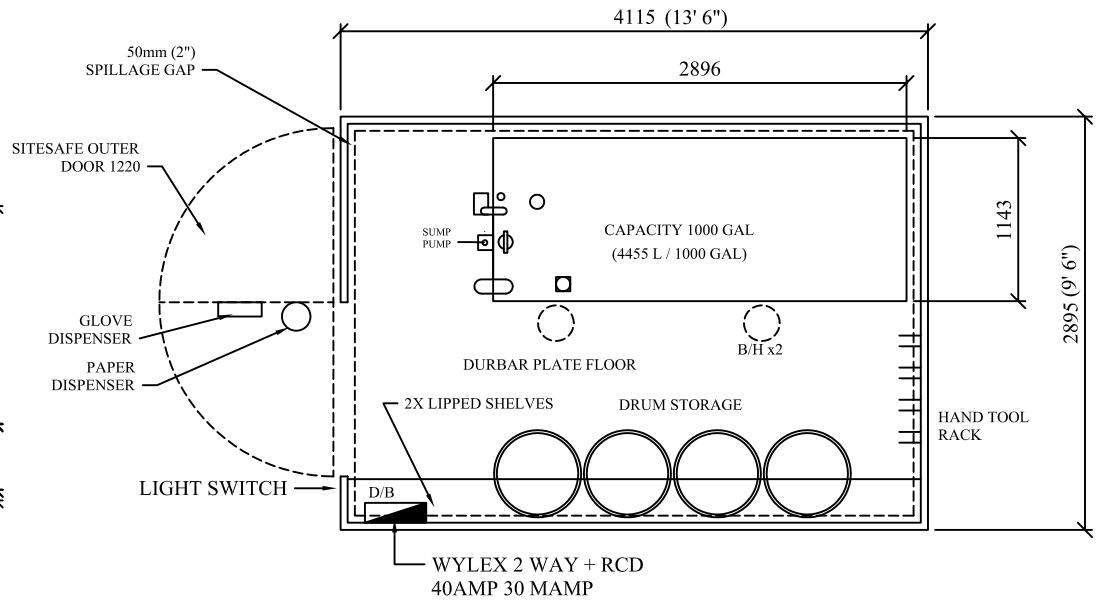

HIGHLY
SECURE
VANDAL RESISTANT

DO NOT SCALE REMOVE ALL BURRS AND SHARP EDGES	 THIRD ANGLE PROJECTION	REV No	DATE		BY	CUSTOMER	CLEVELAND SITESAFE LIMITED <small>RIVERSIDE WORKS CLEVELAND TS3 RAT 01642 244663</small>	DRAWN	DESCRIPTION	
		REV 1						JWH		APEX FUELSAFE 1000 UNIT
		REV 2						SCALE	DRG No APEXFUEL1000WEB	
		REV 3						DATE		26/05/2009
		REV 4								