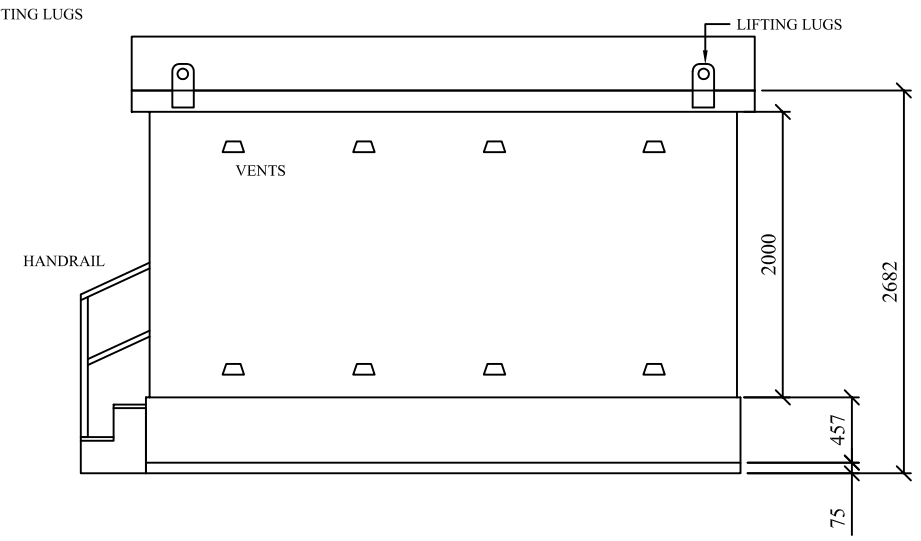

HIGHLY
SECURE
VANDAL RESISTANT

DO NOT SCALE REMOVE ALL BURRS AND SHARP EDGES	 THIRD ANGLE PROJECTION	REV No	DATE		BY	CUSTOMER	CLEVELAND SITESAFE LIMITED <small>RIVERSIDE WORKS CLEVELAND TS3 RAT 01642 244663</small>	DRAWN	DESCRIPTION	
		REV 1						JWH		APEX FUELSAFE 1000 UNIT
		REV 2						SCALE	DRG No APEXFUEL1000WEB	
		REV 3						DATE		26/05/2009
		REV 4								