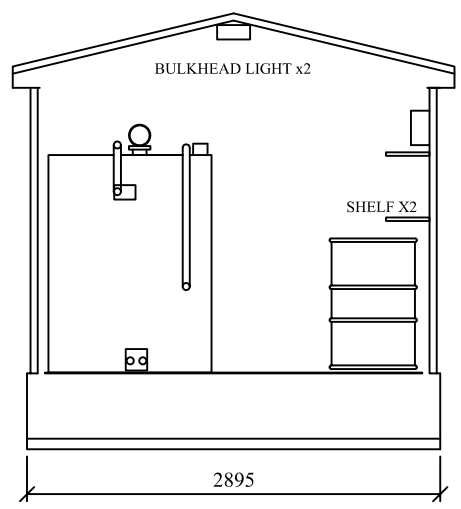

HIGHLY
SECURE
VANDAL RESISTANT

DO NOT SCALE REMOVE ALL BURRS AND SHARP EDGES	 THIRD ANGLE PROJECTION	REV No	DATE		BY	CUSTOMER	CLEVELAND SITESAFE LIMITED <small>RIVERSIDE WORKS CLEVELAND TS3 RAT 01642 244663</small>	DRAWN	DESCRIPTION	
		REV 1						JWH		APEX FUELSAFE 1000 UNIT
		REV 2						SCALE	DRG No APEXFUEL1000WEB	
		REV 3						DATE		26/05/2009
		REV 4								