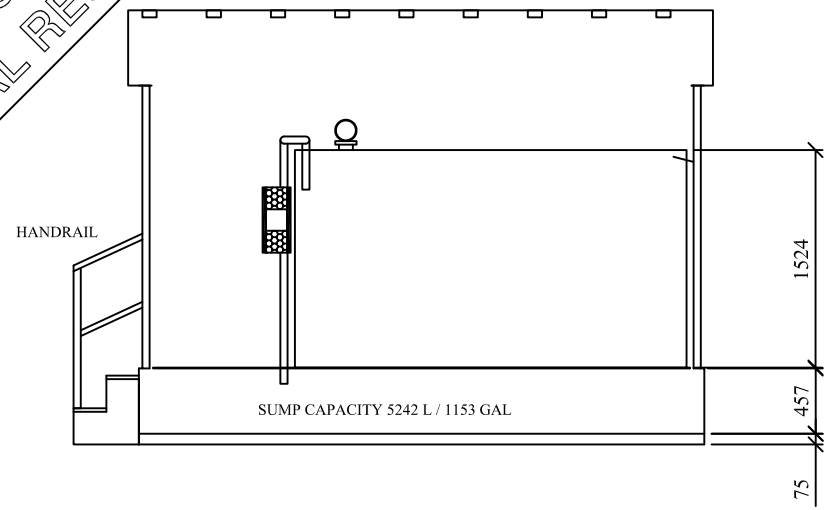

HIGHLY
SECURE
VANDAL RESISTANT

DO NOT SCALE REMOVE ALL BURRS AND SHARP EDGES	 THIRD ANGLE PROJECTION	REV No	DATE		BY	CUSTOMER	CLEVELAND SITESAFE LIMITED <small>RIVERSIDE WORKS CLEVELAND TS3 RAT 01642 244663</small>	DRAWN	DESCRIPTION	
		REV 1						JWH		APEX FUELSAFE 1000 UNIT
		REV 2						SCALE	DRG No APEXFUEL1000WEB	
		REV 3						DATE		26/05/2009
		REV 4								