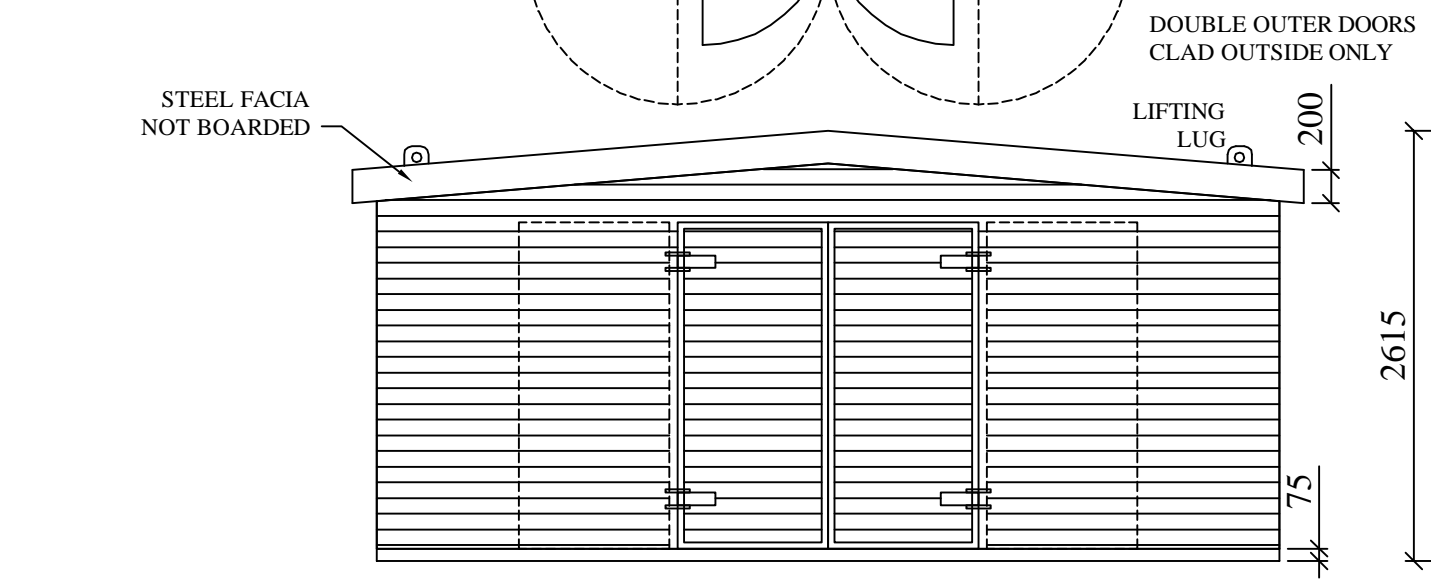

HIGHLY
SECURE
VANDAL RESISTANT

DO NOT SCALE REMOVE ALL BURRS AND SHARP EDGES THIRD ANGLE PROJECTION	REV No DATE BY CUSTOMER	CLEVELAND SITESAFE LIMITED <small>RIVERSIDE WORKS CLEVELAND T33 8AT 01642 244663</small>	DRAWN JWH SCALE	DESCRIPTION APEX CHALET STYLE CRICKET PAVILION WITH VERANDAHS
	REV 1		DATE	DRG No WEBPAVILION04
	REV 2		20/11/2014	
	REV 3			
REV 4				