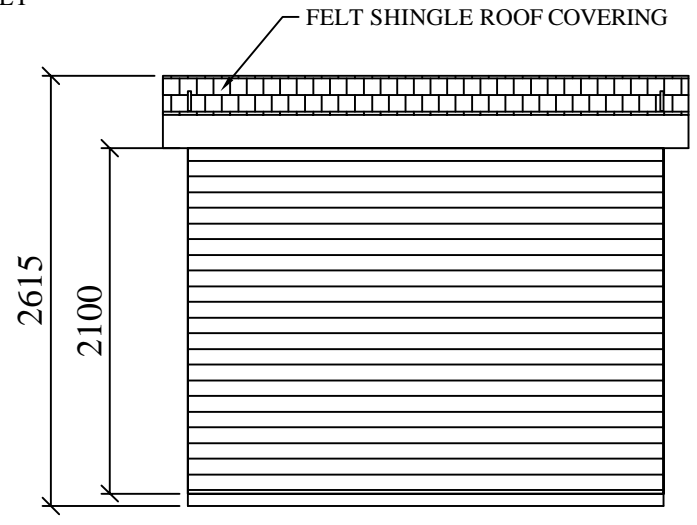

HIGHLY
SECURE
VANDAL RESISTANT

DO NOT SCALE REMOVE ALL BURRS AND SHARP EDGES THIRD ANGLE PROJECTION	REV No DATE BY CUSTOMER	CLEVELAND SITESAFE LIMITED <small>RIVERSIDE WORKS CLEVELAND T33 8AT 01642 244663</small>	DRAWN JWH SCALE	DESCRIPTION APEX CHALET STYLE CRICKET PAVILION WITH VERANDAHS
	REV 1		DATE	DRG No WEBPAVILION04
	REV 2		20/11/2014	
	REV 3			
REV 4				