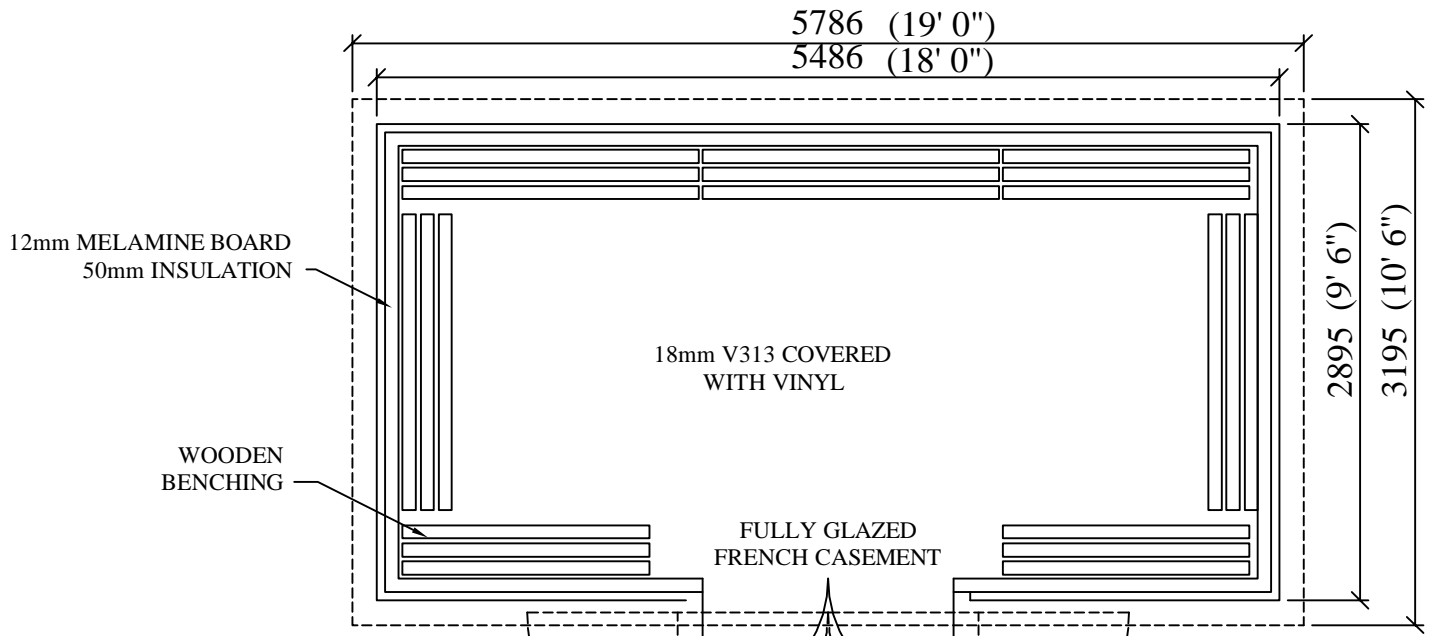

HIGHLY
SECURE
VANDAL RESISTANT

DO NOT SCALE REMOVE ALL BURRS AND SHARP EDGES THIRD ANGLE PROJECTION	REV No DATE BY CUSTOMER	CLEVELAND SITESAFE LIMITED <small>RIVERSIDE WORKS CLEVELAND T33 8AT 01642 244663</small>	DRAWN JWH SCALE	DESCRIPTION APEX CHALET STYLE CRICKET PAVILION WITH VERANDAHS
	REV 1		DATE	DRG No WEBPAVILION04
	REV 2		20/11/2014	
	REV 3			
REV 4				