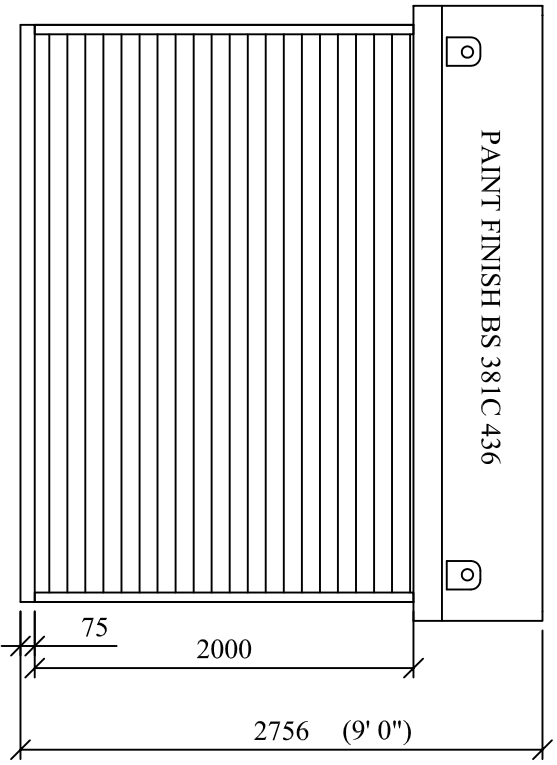

PLAN

APEX TIMBER CLAD MODEL 108
STORE

SIDE ELEVATION

END ELEVATION