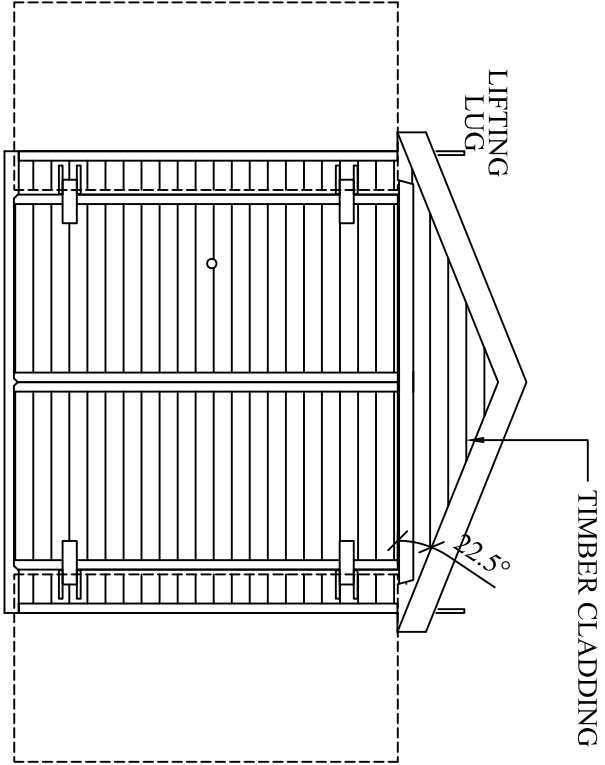

PLAN

APEX TIMBER CLAD MODEL 108
STORE

SIDE ELEVATION

END ELEVATION